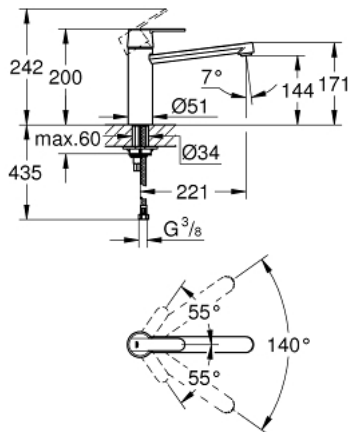

30 196 DC0 GET SINGLE-LEVER SINK MIXER 1/2"

PRODUCT DESCRIPTION

- Colour: supersteel
- medium spout
- GROHE SilkMove 35 mm ceramic cartridge
- single hole installation
- GROHE LongLife finish
- adjustable flow rate limiter
- swivel tubular spout
- swivel area 140°
- mousseur
- flexible connection hoses
- GROHE FastFixation rapid installation system
- GROHE QuickTool included

30 196 DC0 GET SINGLE-LEVER SINK MIXER 1/2"

SPARE PARTS, december 2012 – now

- 2: Cap (Spare part-nr. 46492DC0)
- 3: Ring (Spare part-nr. 46759000)
- 4: Cartridge (Spare part-nr. 46374000)
- 5: Seal kit (Spare part-nr. 46760000)
- 6: Mousseur (Spare part-nr. 13929DC0)
- 7: Shank mounting kit (Spare part-nr. 46249000)
- 8: Mounting wrench (Spare part-nr. 19017000)*
- 9: Socket spanner (Spare part-nr. 19332000)*