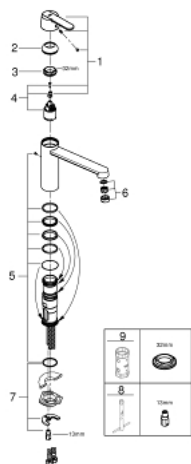

30 196 DC0 GET SINGLE-LEVER SINK MIXER 1/2"

PRODUCT DESCRIPTION

- Colour: supersteel
- medium spout
- GROHE SilkMove 35 mm ceramic cartridge
- single hole installation
- GROHE LongLife finish
- adjustable flow rate limiter
- swivel tubular spout
- swivel area 140°
- mousseur
- flexible connection hoses
- GROHE FastFixation rapid installation system
- GROHE QuickTool included

30 196 DC0 GET SINGLE-LEVER SINK MIXER 1/2"

SPARE PARTS, december 2012 – now

- 2: Cap (Spare part-nr. 46492DC0)
- 3: Ring (Spare part-nr. 46759000)
- 4: Cartridge (Spare part-nr. 46374000)
- 5: Seal kit (Spare part-nr. 46760000)
- 6: Mousseur (Spare part-nr. 13929DC0)
- 7: Shank mounting kit (Spare part-nr. 46249000)
- 8: Mounting wrench (Spare part-nr. 19017000)*
- 9: Socket spanner (Spare part-nr. 19332000)*