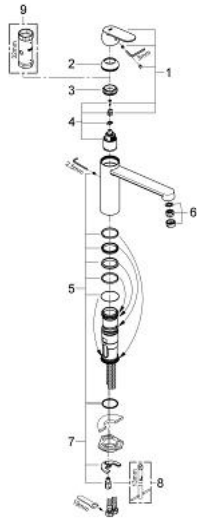

30 199 000 EUROSMART COSMOPOLITAN SINGLE-LEVER SINK MIXER 1/2"

PRODUCT DESCRIPTION

- Colour: chrome
- medium spout
- single hole installation
- GROHE LongLife finish
- GROHE SilkMove 35 mm ceramic cartridge
- OpenCold - cold water flow in mid-lever position
- Eco-Override-Stop lever resistance for saving water
- mousseur
- adjustable flow rate limiter
- swivel tubular spout
- swivel area 140°
- flexible connection hoses
- rapid installation system
- maximum flow rate (at 3 bar): 11.5 l/min
- Qualitel approval

30 199 000 **EUROSMART COSMOPOLITAN SINGLE-LEVER SINK MIXER 1/2"**

SPARE PARTS, oktober 2012 – now

- 1: Lever (Spare part-nr. 46828000)
- 2: Cap (Spare part-nr. 46492000)
- 3: Screw ring (Spare part-nr. 46815000)
- 4: Cartridge (Spare part-nr. 46824000)
- 5: Seal kit (Spare part-nr. 46760000)
- 6: Mousseur (Spare part-nr. 13929000)
- 7: Shank mounting kit (Spare part-nr. 46249000)
- 8: Mounting wrench (Spare part-nr. 19017000)*
- 9: Socket spanner (Spare part-nr. 19332000)*