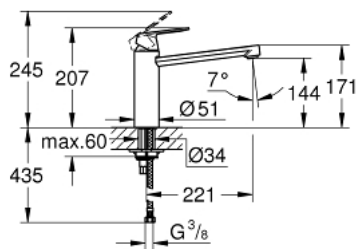

30 199 000 EUROSMART COSMOPOLITAN SINGLE-LEVER SINK MIXER 1/2"

PRODUCT DESCRIPTION

- Colour: chrome
- medium spout
- single hole installation
- GROHE LongLife finish
- GROHE SilkMove 35 mm ceramic cartridge
- OpenCold - cold water flow in mid-lever position
- Eco-Override-Stop lever resistance for saving water
- mousseur
- adjustable flow rate limiter
- swivel tubular spout
- swivel area 140°
- flexible connection hoses
- rapid installation system
- maximum flow rate (at 3 bar): 11.5 l/min
- Qualitel approval

30 199 000 **EUROSMART COSMOPOLITAN SINGLE-LEVER SINK MIXER 1/2"**

SPARE PARTS, oktober 2012 – now

- 1: Lever (Spare part-nr. 46828000)
- 2: Cap (Spare part-nr. 46492000)
- 3: Screw ring (Spare part-nr. 46815000)
- 4: Cartridge (Spare part-nr. 46824000)
- 5: Seal kit (Spare part-nr. 46760000)
- 6: Mousseur (Spare part-nr. 13929000)
- 7: Shank mounting kit (Spare part-nr. 46249000)
- 8: Mounting wrench (Spare part-nr. 19017000)*
- 9: Socket spanner (Spare part-nr. 19332000)*