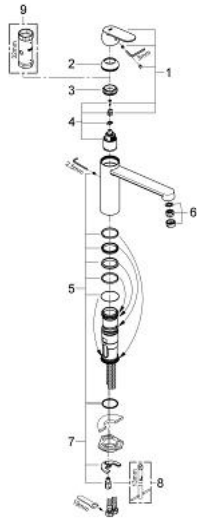

30 199 000 EUROSMART COSMOPOLITAN SINGLE-LEVER SINK MIXER 1/2"

PRODUCT DESCRIPTION

- Colour: chrome
- medium spout
- single hole installation
- GROHE LongLife finish
- GROHE SilkMove 35 mm ceramic cartridge
- EcoMode - cold water flow in mid-lever position saves energy
- Eco-Override-Stop lever resistance for saving water
- mousseur
- adjustable flow rate limiter
- swivel tubular spout
- swivel area 140°
- flexible connection hoses
- rapid installation system
- maximum flow rate (at 3 bar): 11.5 l/min
- Qualitel approval

30 199 000 **EUROSMART COSMOPOLITAN SINGLE-LEVER SINK MIXER 1/2"**

SPARE PARTS, oktober 2012 – now

- 1: Lever (Spare part-nr. 46828000)
- 2: Cap (Spare part-nr. 46492000)
- 3: Screw ring (Spare part-nr. 46815000)
- 4: Cartridge (Spare part-nr. 46824000)
- 5: Seal kit (Spare part-nr. 46760000)
- 6: Mousseur (Spare part-nr. 13929000)
- 7: Shank mounting kit (Spare part-nr. 46249000)
- 8: Mounting wrench (Spare part-nr. 19017000)*
- 9: Socket spanner (Spare part-nr. 19332000)*