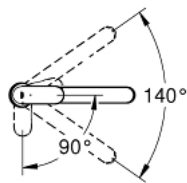

30 199 000 EUROSMART COSMOPOLITAN SINGLE-LEVER SINK MIXER 1/2"

PRODUCT DESCRIPTION

- Colour: chrome
- medium spout
- single hole installation
- GROHE LongLife finish
- GROHE SilkMove 35 mm ceramic cartridge
- OpenCold - cold water flow in mid-lever position
- Eco-Override-Stop lever resistance for saving water
- mousseur
- adjustable flow rate limiter
- swivel tubular spout
- swivel area 140°
- flexible connection hoses
- rapid installation system
- maximum flow rate (at 3 bar): 11.5 l/min
- Qualitel approval

30 199 000 **EUROSMART COSMOPOLITAN SINGLE-LEVER SINK MIXER 1/2"**

SPARE PARTS, oktober 2012 – now

- 1: Lever (Spare part-nr. 46828000)
- 2: Cap (Spare part-nr. 46492000)
- 3: Screw ring (Spare part-nr. 46815000)
- 4: Cartridge (Spare part-nr. 46824000)
- 5: Seal kit (Spare part-nr. 46760000)
- 6: Mousseur (Spare part-nr. 13929000)
- 7: Shank mounting kit (Spare part-nr. 46249000)
- 8: Mounting wrench (Spare part-nr. 19017000)*
- 9: Socket spanner (Spare part-nr. 19332000)*