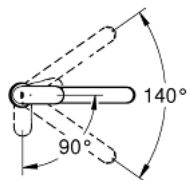

30 199 000 EUROSMART COSMOPOLITAN SINGLE-LEVER SINK MIXER 1/2"

PRODUCT DESCRIPTION

- Colour: chrome
- medium spout
- single hole installation
- GROHE LongLife finish
- GROHE SilkMove 35 mm ceramic cartridge
- EcoMode - cold water flow in mid-lever position saves energy
- Eco-Override-Stop lever resistance for saving water
- mousseur
- adjustable flow rate limiter
- swivel tubular spout
- swivel area 140°
- flexible connection hoses
- rapid installation system
- maximum flow rate (at 3 bar): 11.5 l/min
- Qualitel approval

30 199 000 **EUROSMART COSMOPOLITAN SINGLE-LEVER SINK MIXER 1/2"**

SPARE PARTS, oktober 2012 – now

- 1: Lever (Spare part-nr. 46828000)
- 2: Cap (Spare part-nr. 46492000)
- 3: Screw ring (Spare part-nr. 46815000)
- 4: Cartridge (Spare part-nr. 46824000)
- 5: Seal kit (Spare part-nr. 46760000)
- 6: Mousseur (Spare part-nr. 13929000)
- 7: Shank mounting kit (Spare part-nr. 46249000)
- 8: Mounting wrench (Spare part-nr. 19017000)*
- 9: Socket spanner (Spare part-nr. 19332000)*