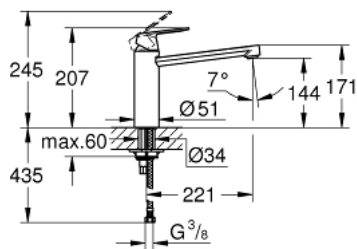

30 199 000 EUROSMART COSMOPOLITAN SINGLE-LEVER SINK MIXER 1/2"

PRODUCT DESCRIPTION

- Colour: chrome
- medium spout
- single hole installation
- GROHE LongLife finish
- GROHE SilkMove 35 mm ceramic cartridge
- EcoMode - cold water flow in mid-lever position saves energy
- Eco-Override-Stop lever resistance for saving water
- mousseur
- adjustable flow rate limiter
- swivel tubular spout
- swivel area 140°
- flexible connection hoses
- rapid installation system
- maximum flow rate (at 3 bar): 11.5 l/min
- Qualitel approval

30 199 000 **EUROSMART COSMOPOLITAN SINGLE-LEVER SINK MIXER 1/2"**

SPARE PARTS, oktober 2012 – now

- 1: Lever (Spare part-nr. 46828000)
- 2: Cap (Spare part-nr. 46492000)
- 3: Screw ring (Spare part-nr. 46815000)
- 4: Cartridge (Spare part-nr. 46824000)
- 5: Seal kit (Spare part-nr. 46760000)
- 6: Mousseur (Spare part-nr. 13929000)
- 7: Shank mounting kit (Spare part-nr. 46249000)
- 8: Mounting wrench (Spare part-nr. 19017000)*
- 9: Socket spanner (Spare part-nr. 19332000)*