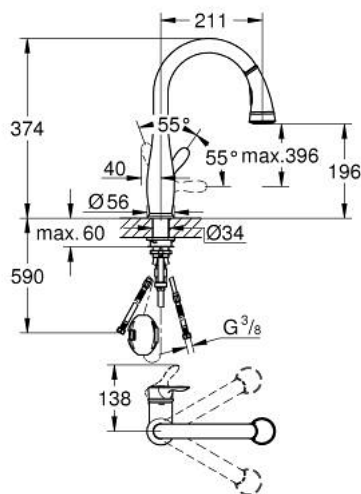

30 215 001 PARKFIELD SINGLE-LEVER SINK MIXER 1/2"

PRODUCT DESCRIPTION

- Colour: chrome
- single hole installation
- GROHE LongLife finish
- GROHE SilkMove 35 mm ceramic cartridge
- with integrated temperature limiter
- Pull-Out spray for greater flexibility
- Dual Spray - switch between mousseur and SpeedClean shower jet using diverter
- automatic return to mousseur
- adjustable flow rate limiter
- swivel tubular spout, swivel area 360°
- integrated non-return valve
- protected against backflow
- flexible connection hoses
- rapid installation system
- min. recommended pressure 1.0 bar
- QuickMount included

30 215 001 PARKFIELD SINGLE-LEVER SINK MIXER 1/2"

SPARE PARTS, julij 2016 – september 2023

- 1: Lever (Spare part-nr. 46889000)
- 2: Screw coupling (Spare part-nr. 46460000)
- 3: Cartridge (Spare part-nr. 46374000)
- 4: Hose for sink mixer with pull-out dual spray or mousseur (Spare part-nr. 48293000)
- 5: Pull-Out spray (Spare part-nr. 46890NC0)
- 5.1: Mousseur (Spare part-nr. 46711000)
- 5.2: Non-return valve (Spare part-nr. 08565000)
- 5.3: Dirt strainer (Spare part-nr. 0676800M)
- 6: Quick coupling (Spare part-nr. 46338000)
- 6.1: O-ring \varnothing 10 x 2.2 mm (Spare part-nr. 0057500M)