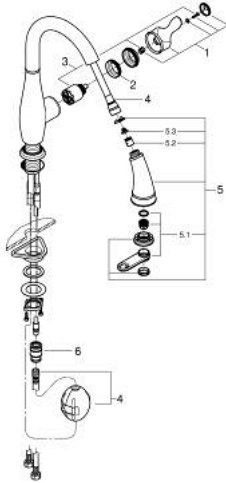

30 215 001 PARKFIELD SINGLE-LEVER SINK MIXER 1/2"

PRODUCT DESCRIPTION

- Colour: chrome
- single hole installation
- GROHE LongLife finish
- GROHE SilkMove 35 mm ceramic cartridge
- with integrated temperature limiter
- Pull-Out spray for greater flexibility
- Dual Spray - switch between mousseur and SpeedClean shower jet using diverter
- automatic return to mousseur
- adjustable flow rate limiter
- swivel tubular spout, swivel area 360°
- integrated non-return valve
- protected against backflow
- flexible connection hoses
- rapid installation system
- min. recommended pressure 1.0 bar
- QuickMount included

30 215 001 PARKFIELD SINGLE-LEVER SINK MIXER 1/2"

SPARE PARTS, julij 2016 – september 2023

- 1: Lever (Spare part-nr. 46889000)
- 2: Screw coupling (Spare part-nr. 46460000)
- 3: Cartridge (Spare part-nr. 46374000)
- 4: Hose for sink mixer with pull-out dual spray or mousseur (Spare part-nr. 48293000)
- 5: Pull-Out spray (Spare part-nr. 46890NC0)
- 5.1: Mousseur (Spare part-nr. 46711000)
- 5.2: Non-return valve (Spare part-nr. 08565000)
- 5.3: Dirt strainer (Spare part-nr. 0676800M)
- 6: Quick coupling (Spare part-nr. 46338000)
- 6.1: O-ring \varnothing 10 x 2.2 mm (Spare part-nr. 0057500M)