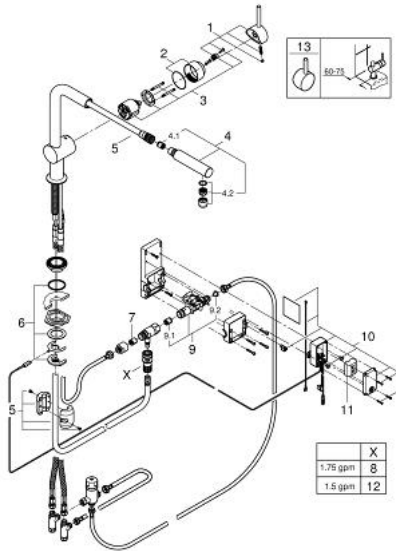

30 218 001 **MINTA TOUCH ELECTRONIC SINGLE-LEVER SINK MIXER 1/2"**

PRODUCT DESCRIPTION

- Colour: chrome
- L-spout
- Touch: activation of water via skin contact
- battery supply 6 V lithium-battery, type CR-P2
- CE approved
- solenoid valve
- fixed value mixing valve
- automatic safety stop after 60 sec. (factory set)
- type of protection IP 44
- GROHE SilkMove 46 mm ceramic cartridge
- Pull-Out spout for greater flexibility
- mousseur spray
- adjustable flow rate limiter
- swivel tubular spout, swivel area 360°
- protected against backflow
- rapid installation system
- flexible connection hoses

30 218 001 MINTA TOUCH ELECTRONIC SINGLE-LEVER SINK MIXER 1/2"

SPARE PARTS, maj 2015 – now

- 1: Lever (Spare part-nr. 46015000)
 - 2: Cap (Spare part-nr. 46025000)
 - 3: Cartridge (Spare part-nr. 46048000)
 - 4: Pull-Out spray (Spare part-nr. 46858000)
 - 4.1: Non-return valve (Spare part-nr. 08565000)
 - 4.2: Mousseur (Spare part-nr. 13967000)
 - 5: Hose for sink mixer with pull-out dual spray or mousseur (Spare part-nr. 48293000)
 - 6: Shank mounting kit (Spare part-nr. 46345000)
 - 7: Non-return valve (Spare part-nr. 08565000)
 - 8: Snap coupling (Spare part-nr. 48220000)
 - 9: Solenoid valve (Spare part-nr. 48213000)
 - 9.1: Non-return valve (Spare part-nr. 08565000)
 - 9.2: Dirt strainer (Spare part-nr. 42395000)
 - 10: Control unit (Spare part-nr. 48214000)
 - 11: Battery (Spare part-nr. 42886000)
 - 12: Quick coupling (Spare part-nr. 64999000)*
- * Optional accessories