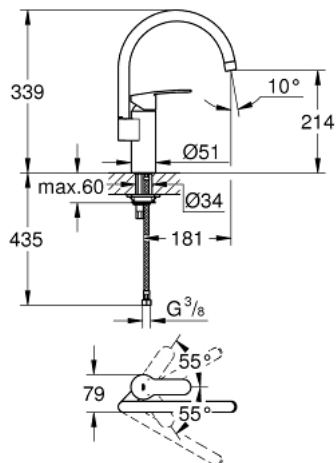

30 221 002 EUROSTYLE COSMOPOLITAN SINGLE-LEVER SINK MIXER 1/2"

PRODUCT DESCRIPTION

- Colour: chrome
- high spout
- single hole installation
- GROHE SilkMove 35 mm ceramic cartridge
- mousseur
- adjustable flow rate limiter
- swivel tubular spout
- adjustable swivel area 0° / 150° / 360°
- flexible connection hoses
- rapid installation system
- integrated temperature limiter
- maximum flow rate (at 3 bar): 13 l/min

30 221 002 EUROSTYLE COSMOPOLITAN SINGLE-LEVER SINK MIXER 1/2"

SPARE PARTS, november 2019 – now

- 1: Lever (Spare part-nr. 46726000)
 - 2: Cap (Spare part-nr. 46492000)
 - 3: Screw ring (Spare part-nr. 46815000)
 - 4: Cartridge (Spare part-nr. 46374000)
 - 5: Spout (Spare part-nr. 13372000)
 - 5.1: Sealing washer (Spare part-nr. 0128500M)
 - 5.2: Safety ring (Spare part-nr. 4826600M)
 - 5.3: Mousseur (Spare part-nr. 06574000)
 - 6: Shank mounting kit (Spare part-nr. 46249000)
 - 7: Support plate (Spare part-nr. 05334000)
 - 8: Mounting wrench (Spare part-nr. 19017000)*
 - 9: Socket spanner (Spare part-nr. 19332000)*
- * Optional accessories