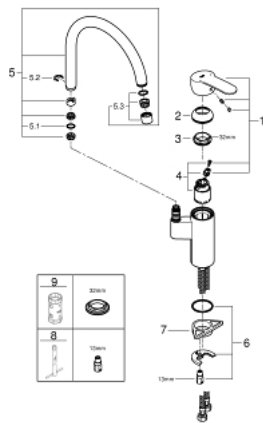

30 221 002 EUROSTYLE COSMOPOLITAN SINGLE-LEVER SINK MIXER 1/2"

PRODUCT DESCRIPTION

- Colour: chrome
- high spout
- single hole installation
- GROHE SilkMove 35 mm ceramic cartridge
- mousseur
- adjustable flow rate limiter
- swivel tubular spout
- adjustable swivel area 0° / 150° / 360°
- flexible connection hoses
- rapid installation system
- integrated temperature limiter
- maximum flow rate (at 3 bar): 13 l/min

30 221 002 EUROSTYLE COSMOPOLITAN SINGLE-LEVER SINK MIXER 1/2"

SPARE PARTS, november 2019 – now

- 1: Lever (Spare part-nr. 46726000)
 - 2: Cap (Spare part-nr. 46492000)
 - 3: Screw ring (Spare part-nr. 46815000)
 - 4: Cartridge (Spare part-nr. 46374000)
 - 5: Spout (Spare part-nr. 13372000)
 - 5.1: Sealing washer (Spare part-nr. 0128500M)
 - 5.2: Safety ring (Spare part-nr. 4826600M)
 - 5.3: Mousseur (Spare part-nr. 06574000)
 - 6: Shank mounting kit (Spare part-nr. 46249000)
 - 7: Support plate (Spare part-nr. 05334000)
 - 8: Mounting wrench (Spare part-nr. 19017000)*
 - 9: Socket spanner (Spare part-nr. 19332000)*
- * Optional accessories