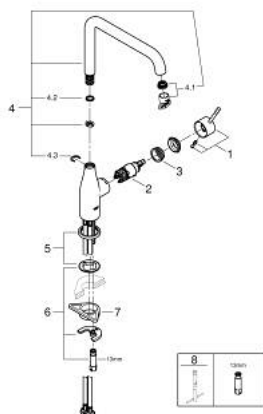

30 269 000 **ESSENCE SINGLE-LEVER SINK MIXER 1/2"**

PRODUCT DESCRIPTION

- Colour: chrome
- high spout
- single hole installation
- GROHE LongLife finish
- GROHE SilkMove 28 mm ceramic cartridge
- GROHE AquaGuide adjustable mousseur
- swivel tubular spout
- adjustable swivel area 0° / 150° / 360°
- flexible connection hoses
-
- integrated temperature limiter
- min. recommended pressure 1.0 bar

30 269 000 ESSENCE SINGLE-LEVER SINK MIXER 1/2"

SPARE PARTS, februar 2022 – now

- 1: Lever (Spare part-nr. 46927000)
 - 2: Cartridge (Spare part-nr. 46580000)
 - 3: screw ring (Spare part-nr. 48591000)
 - 4: L-spout (Spare part-nr. 13376000)
 - 4.1: Mousseur (Spare part-nr. 48270000)
 - 4.2: Sealing washer (Spare part-nr. 0128500M)
 - 4.3: Safety ring (Spare part-nr. 4826600M)
 - 5: Escutcheon (Spare part-nr. 48603000)
 - 6: Shank mounting kit (Spare part-nr. 46671000)
 - 7: Support plate (Spare part-nr. 05334000)
 - 8: Mounting wrench (Spare part-nr. 19017000)*
- * Optional accessories