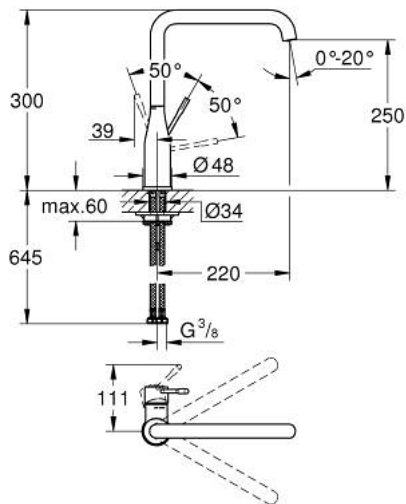

30 269 000 **ESSENCE SINGLE-LEVER SINK MIXER 1/2"**

PRODUCT DESCRIPTION

- Colour: chrome
- high spout
- single hole installation
- GROHE LongLife finish
- GROHE SilkMove 28 mm ceramic cartridge
- GROHE AquaGuide adjustable mousseur
- swivel tubular spout
- adjustable swivel area 0° / 150° / 360°
- flexible connection hoses
-
- integrated temperature limiter
- min. recommended pressure 1.0 bar

30 269 000 ESSENCE SINGLE-LEVER SINK MIXER 1/2"

SPARE PARTS, februar 2022 – now

- 1: Lever (Spare part-nr. 46927000)
 - 2: Cartridge (Spare part-nr. 46580000)
 - 3: screw ring (Spare part-nr. 48591000)
 - 4: L-spout (Spare part-nr. 13376000)
 - 4.1: Mousseur (Spare part-nr. 48270000)
 - 4.2: Sealing washer (Spare part-nr. 0128500M)
 - 4.3: Safety ring (Spare part-nr. 4826600M)
 - 5: Escutcheon (Spare part-nr. 48603000)
 - 6: Shank mounting kit (Spare part-nr. 46671000)
 - 7: Support plate (Spare part-nr. 05334000)
 - 8: Mounting wrench (Spare part-nr. 19017000)*
- * Optional accessories