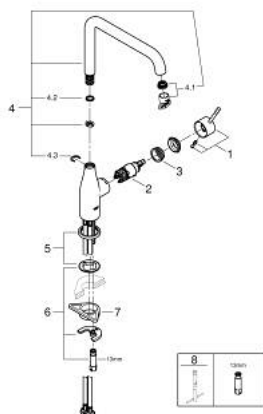

30 269 AL0 ESSENCE SINGLE-LEVER SINK MIXER 1/2"

PRODUCT DESCRIPTION

- Colour: brushed hard graphite
- high spout
- single hole installation
- GROHE LongLife finish
- GROHE SilkMove 28 mm ceramic cartridge
- GROHE AquaGuide adjustable mousseur
- swivel tubular spout
- adjustable swivel area 0° / 150° / 360°
- flexible connection hoses
-
- integrated temperature limiter
- min. recommended pressure 1.0 bar

30 269 AL0 ESSENCE SINGLE-LEVER SINK MIXER 1/2"

SPARE PARTS, februar 2022 – now

- 1: Lever (Spare part-nr. 46927AL0)
 - 2: Cartridge (Spare part-nr. 46580000)
 - 3: screw ring (Spare part-nr. 48591000)
 - 4: L-spout (Spare part-nr. 13376AL0)
 - 4.1: Mousseur (Spare part-nr. 48270000)
 - 4.2: Sealing washer (Spare part-nr. 0128500M)
 - 4.3: Safety ring (Spare part-nr. 4826600M)
 - 5: Escutcheon (Spare part-nr. 48603AL0)
 - 6: Shank mounting kit (Spare part-nr. 46671000)
 - 7: Support plate (Spare part-nr. 05334000)
 - 8: Mounting wrench (Spare part-nr. 19017000)*
- * Optional accessories