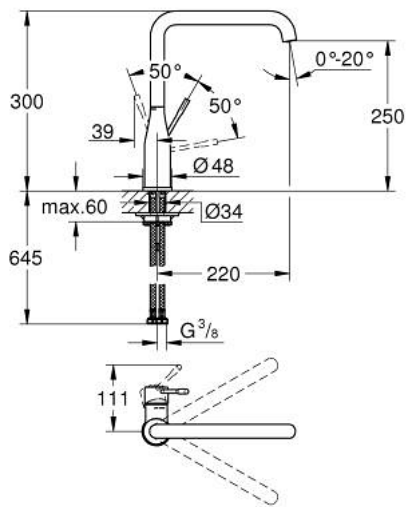

30 269 AL0 ESSENCE SINGLE-LEVER SINK MIXER 1/2"

PRODUCT DESCRIPTION

- Colour: brushed hard graphite
- high spout
- single hole installation
- GROHE LongLife finish
- GROHE SilkMove 28 mm ceramic cartridge
- GROHE AquaGuide adjustable mousseur
- swivel tubular spout
- adjustable swivel area 0° / 150° / 360°
- flexible connection hoses
-
- integrated temperature limiter
- min. recommended pressure 1.0 bar

30 269 AL0 ESSENCE SINGLE-LEVER SINK MIXER 1/2"

SPARE PARTS, februar 2022 – now

- 1: Lever (Spare part-nr. 46927AL0)
 - 2: Cartridge (Spare part-nr. 46580000)
 - 3: screw ring (Spare part-nr. 48591000)
 - 4: L-spout (Spare part-nr. 13376AL0)
 - 4.1: Mousseur (Spare part-nr. 48270000)
 - 4.2: Sealing washer (Spare part-nr. 0128500M)
 - 4.3: Safety ring (Spare part-nr. 4826600M)
 - 5: Escutcheon (Spare part-nr. 48603AL0)
 - 6: Shank mounting kit (Spare part-nr. 46671000)
 - 7: Support plate (Spare part-nr. 05334000)
 - 8: Mounting wrench (Spare part-nr. 19017000)*
- * Optional accessories