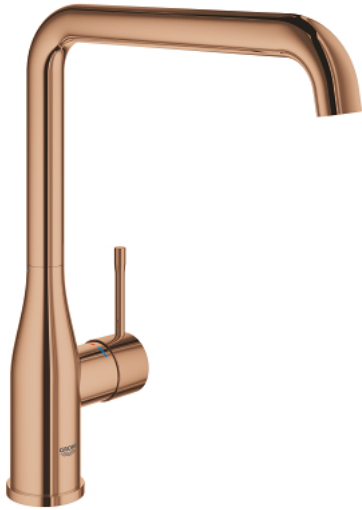

## 30 269 DA0 ESSENCE SINGLE-LEVER SINK MIXER 1/2"

### PRODUCT DESCRIPTION

- Colour: warm sunset
- high spout
- single hole installation
- GROHE LongLife finish
- GROHE SilkMove 28 mm ceramic cartridge
- GROHE AquaGuide adjustable mousseur
- swivel tubular spout
- adjustable swivel area 0° / 150° / 360°
- flexible connection hoses
- 
- integrated temperature limiter
- min. recommended pressure 1.0 bar