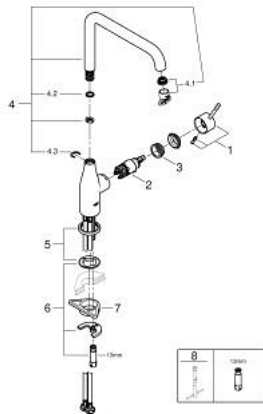

30 269 DC0 ESSENCE SINGLE-LEVER SINK MIXER 1/2"

PRODUCT DESCRIPTION

- Colour: supersteel
- high spout
- single hole installation
- GROHE LongLife finish
- GROHE SilkMove 28 mm ceramic cartridge
- GROHE AquaGuide adjustable mousseur
- swivel tubular spout
- adjustable swivel area 0° / 150° / 360°
- flexible connection hoses
-
- integrated temperature limiter
- min. recommended pressure 1.0 bar

30 269 DC0 ESSENCE SINGLE-LEVER SINK MIXER 1/2"

SPARE PARTS, februar 2022 – now

- 1: Lever (Spare part-nr. 46927DC0)
 - 2: Cartridge (Spare part-nr. 46580000)
 - 3: screw ring (Spare part-nr. 48591000)
 - 4: L-spout (Spare part-nr. 13376DC0)
 - 4.1: Mousseur (Spare part-nr. 48270000)
 - 4.2: Sealing washer (Spare part-nr. 0128500M)
 - 4.3: Safety ring (Spare part-nr. 4826600M)
 - 5: Escutcheon (Spare part-nr. 48603DC0)
 - 6: Shank mounting kit (Spare part-nr. 46671000)
 - 7: Support plate (Spare part-nr. 05334000)
 - 8: Mounting wrench (Spare part-nr. 19017000)*
- * Optional accessories