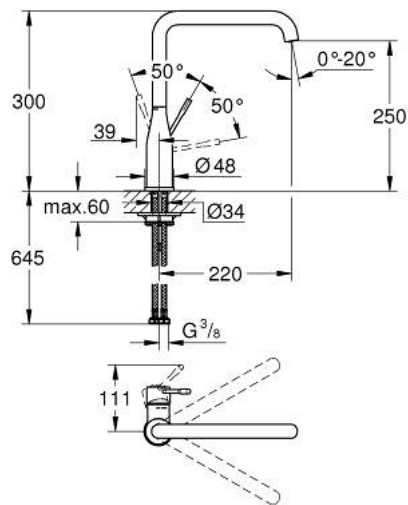

30 269 DC0 ESSENCE SINGLE-LEVER SINK MIXER 1/2"

PRODUCT DESCRIPTION

- Colour: supersteel
- high spout
- single hole installation
- GROHE LongLife finish
- GROHE SilkMove 28 mm ceramic cartridge
- GROHE AquaGuide adjustable mousseur
- swivel tubular spout
- adjustable swivel area 0° / 150° / 360°
- flexible connection hoses
-
- integrated temperature limiter
- min. recommended pressure 1.0 bar

30 269 DC0 ESSENCE SINGLE-LEVER SINK MIXER 1/2"

SPARE PARTS, februar 2022 – now

- 1: Lever (Spare part-nr. 46927DC0)
 - 2: Cartridge (Spare part-nr. 46580000)
 - 3: screw ring (Spare part-nr. 48591000)
 - 4: L-spout (Spare part-nr. 13376DC0)
 - 4.1: Mousseur (Spare part-nr. 48270000)
 - 4.2: Sealing washer (Spare part-nr. 0128500M)
 - 4.3: Safety ring (Spare part-nr. 4826600M)
 - 5: Escutcheon (Spare part-nr. 48603DC0)
 - 6: Shank mounting kit (Spare part-nr. 46671000)
 - 7: Support plate (Spare part-nr. 05334000)
 - 8: Mounting wrench (Spare part-nr. 19017000)*
- * Optional accessories