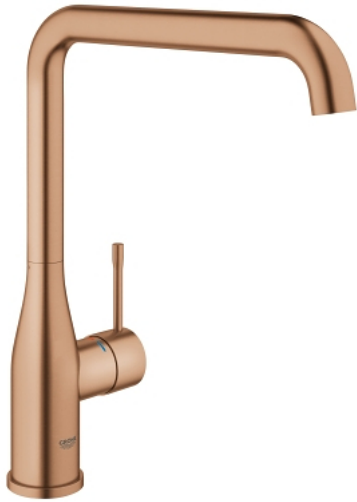

## 30 269 DL0 ESSENCE SINGLE-LEVER SINK MIXER 1/2"

### PRODUCT DESCRIPTION

- Colour: brushed warm sunset
- high spout
- single hole installation
- GROHE LongLife finish
- GROHE SilkMove 28 mm ceramic cartridge
- GROHE AquaGuide adjustable mousseur
- swivel tubular spout
- adjustable swivel area 0° / 150° / 360°
- flexible connection hoses
- 
- integrated temperature limiter
- min. recommended pressure 1.0 bar