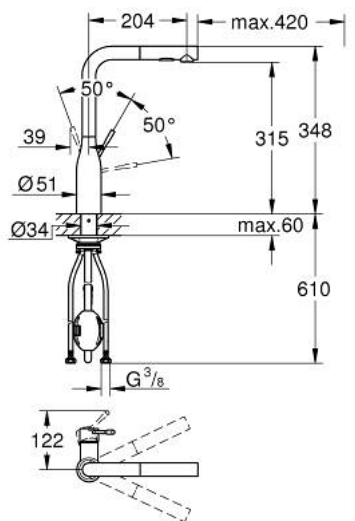

30 270 000 ESSENCE SINGLE-LEVER SINK MIXER 1/2"

PRODUCT DESCRIPTION

- Colour: chrome
- high spout
- single hole installation
- GROHE LongLife finish
- GROHE SilkMove 28 mm ceramic cartridge
- Pull-Out spout for greater flexibility
- flow straightener
- Dual Spray - switch between laminar spray and SpeedClean shower jet using diverter
- automatic return to laminar spray
- material: metal
- swivel tubular spout, swivel area 360°
- integrated non-return valve
- protected against backflow
- flexible connection hoses
-
- integrated temperature limiter
- min. recommended pressure 1.0 bar

30 270 000 ESSENCE SINGLE-LEVER SINK MIXER 1/2"

SPARE PARTS, junij 2022 – now

- 1: Lever (Spare part-nr. 46927000)
- 2: Cartridge (Spare part-nr. 46580000)
- 3: Pull-Out spray (Spare part-nr. 46926000)
- 3.1: Dirt strainer (Spare part-nr. 0676800M)
- 3.2: Non-return valve (Spare part-nr. 08565000)
- 3.3: Flow straightener (Spare part-nr. 48275000)
- 4: Hose for sink mixer with pull-out dual spray or mousseur (Spare part-nr. 48293000)
- 5: Shank fastening assembly (Spare part-nr. 48384000)
- 6: Support plate (Spare part-nr. 05334000)