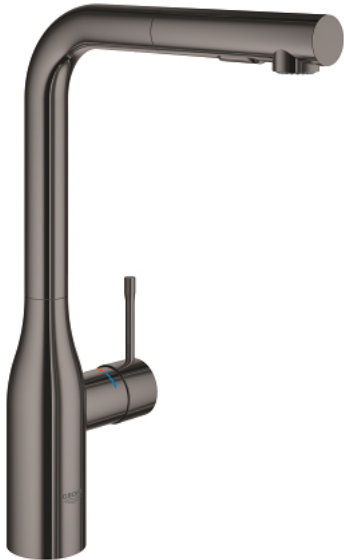

30 270 A00 ESSENCE SINGLE-LEVER SINK MIXER 1/2"

PRODUCT DESCRIPTION

- Colour: hard graphite
- high spout
- single hole installation
- GROHE LongLife finish
- GROHE SilkMove 28 mm ceramic cartridge
- Pull-Out spout for greater flexibility
- flow straightener
- diverter: laminar spray/SpeedClean shower jet
- automatic return to laminar spray
- material: metal
- swivel tubular spout, swivel area 360°
- integrated non-return valve
- protected against backflow
- flexible connection hoses
-
- integrated temperature limiter
- min. recommended pressure 1.0 bar