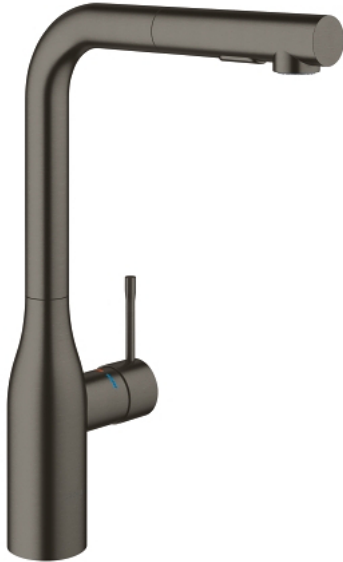

30 270 AL0 ESSENCE SINGLE-LEVER SINK MIXER 1/2"

PRODUCT DESCRIPTION

- Colour: brushed hard graphite
- high spout
- single hole installation
- GROHE LongLife finish
- GROHE SilkMove 28 mm ceramic cartridge
- Pull-Out spout for greater flexibility
- flow straightener
- Dual Spray - switch between laminar spray and SpeedClean shower jet using diverter
- automatic return to laminar spray
- material: metal
- swivel tubular spout, swivel area 360°
- integrated non-return valve
- protected against backflow
- flexible connection hoses
-
- integrated temperature limiter
- min. recommended pressure 1.0 bar

30 270 AL0 ESSENCE SINGLE-LEVER SINK MIXER 1/2"

SPARE PARTS, junij 2022 – now

- 1: Lever (Spare part-nr. 46927AL0)
- 2: Cartridge (Spare part-nr. 46580000)
- 3: Pull-Out spray (Spare part-nr. 46926AL0)
- 3.1: Dirt strainer (Spare part-nr. 0676800M)
- 3.2: Non-return valve (Spare part-nr. 08565000)
- 3.3: Flow straightener (Spare part-nr. 48275000)
- 4: Hose for sink mixer with pull-out dual spray or mousseur (Spare part-nr. 48293000)
- 5: Shank fastening assembly (Spare part-nr. 48384000)
- 6: Support plate (Spare part-nr. 05334000)