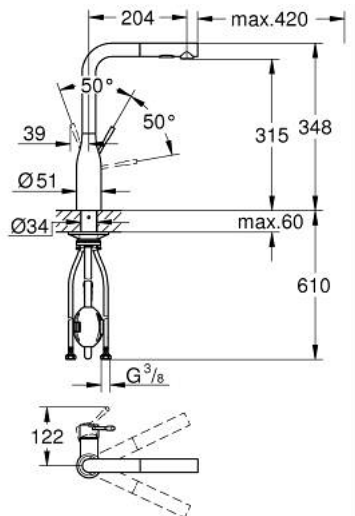

30 270 AL0 ESSENCE SINGLE-LEVER SINK MIXER 1/2"

PRODUCT DESCRIPTION

- Colour: brushed hard graphite
- high spout
- single hole installation
- GROHE LongLife finish
- GROHE SilkMove 28 mm ceramic cartridge
- Pull-Out spout for greater flexibility
- flow straightener
- Dual Spray - switch between laminar spray and SpeedClean shower jet using diverter
- automatic return to laminar spray
- material: metal
- swivel tubular spout, swivel area 360°
- integrated non-return valve
- protected against backflow
- flexible connection hoses
-
- integrated temperature limiter
- min. recommended pressure 1.0 bar

30 270 AL0 ESSENCE SINGLE-LEVER SINK MIXER 1/2"

SPARE PARTS, junij 2022 – now

- 1: Lever (Spare part-nr. 46927AL0)
- 2: Cartridge (Spare part-nr. 46580000)
- 3: Pull-Out spray (Spare part-nr. 46926AL0)
- 3.1: Dirt strainer (Spare part-nr. 0676800M)
- 3.2: Non-return valve (Spare part-nr. 08565000)
- 3.3: Flow straightener (Spare part-nr. 48275000)
- 4: Hose for sink mixer with pull-out dual spray or mousseur (Spare part-nr. 48293000)
- 5: Shank fastening assembly (Spare part-nr. 48384000)
- 6: Support plate (Spare part-nr. 05334000)