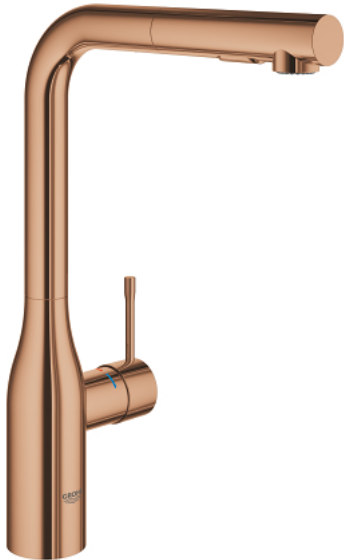

## 30 270 DA0 ESSENCE SINGLE-LEVER SINK MIXER 1/2"

### PRODUCT DESCRIPTION

- Colour: warm sunset
- high spout
- single hole installation
- GROHE LongLife finish
- GROHE SilkMove 28 mm ceramic cartridge
- Pull-Out spout for greater flexibility
- flow straightener
- Dual Spray - switch between laminar spray and SpeedClean shower jet using diverter
- automatic return to laminar spray
- material: metal
- swivel tubular spout, swivel area 360°
- integrated non-return valve
- protected against backflow
- flexible connection hoses
- 
- integrated temperature limiter
- min. recommended pressure 1.0 bar