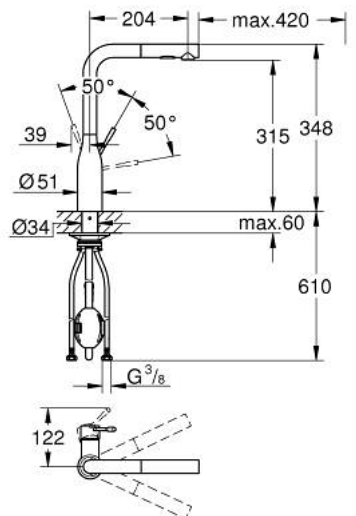

30 270 DC0 ESSENCE SINGLE-LEVER SINK MIXER 1/2"

PRODUCT DESCRIPTION

- Colour: supersteel
- high spout
- single hole installation
- GROHE LongLife finish
- GROHE SilkMove 28 mm ceramic cartridge
- Pull-Out spout for greater flexibility
- flow straightener
- Dual Spray - switch between laminar spray and SpeedClean shower jet using diverter
- automatic return to laminar spray
- material: metal
- swivel tubular spout, swivel area 360°
- integrated non-return valve
- protected against backflow
- flexible connection hoses
-
- integrated temperature limiter
- min. recommended pressure 1.0 bar

30 270 DC0 ESSENCE SINGLE-LEVER SINK MIXER 1/2"

SPARE PARTS, junij 2022 – now

- 1: Lever (Spare part-nr. 46927DC0)
- 2: Cartridge (Spare part-nr. 46580000)
- 3: Pull-Out spray (Spare part-nr. 46926DC0)
- 3.1: Dirt strainer (Spare part-nr. 0676800M)
- 3.2: Non-return valve (Spare part-nr. 08565000)
- 3.3: Flow straightener (Spare part-nr. 48275000)
- 4: Hose for sink mixer with pull-out dual spray or mousseur (Spare part-nr. 48293000)
- 5: Shank fastening assembly (Spare part-nr. 48384000)
- 6: Support plate (Spare part-nr. 05334000)