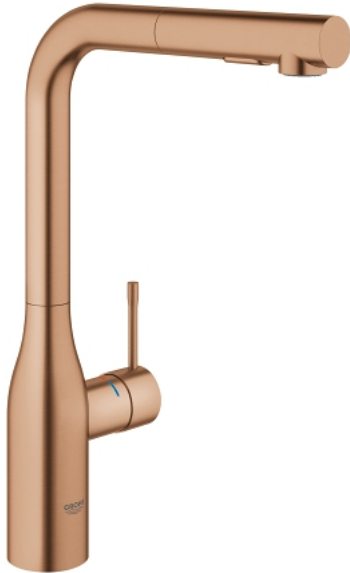

30 270 DL0 ESSENCE SINGLE-LEVER SINK MIXER 1/2"

PRODUCT DESCRIPTION

- Colour: brushed warm sunset
- high spout
- single hole installation
- GROHE LongLife finish
- GROHE SilkMove 28 mm ceramic cartridge
- Pull-Out spout for greater flexibility
- flow straightener
- Dual Spray - switch between laminar spray and SpeedClean shower jet using diverter
- automatic return to laminar spray
- material: metal
- swivel tubular spout, swivel area 360°
- integrated non-return valve
- protected against backflow
- flexible connection hoses
-
- integrated temperature limiter
- min. recommended pressure 1.0 bar