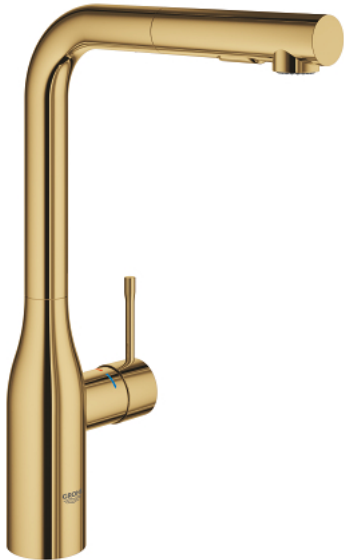

30 270 GL0 ESSENCE SINGLE-LEVER SINK MIXER 1/2"

PRODUCT DESCRIPTION

- Colour: cool sunrise
- high spout
- single hole installation
- GROHE LongLife finish
- GROHE SilkMove 28 mm ceramic cartridge
- Pull-Out spout for greater flexibility
- flow straightener
- Dual Spray - switch between laminar spray and SpeedClean shower jet using diverter
- automatic return to laminar spray
- material: metal
- swivel tubular spout, swivel area 360°
- integrated non-return valve
- protected against backflow
- flexible connection hoses
-
- integrated temperature limiter
- min. recommended pressure 1.0 bar