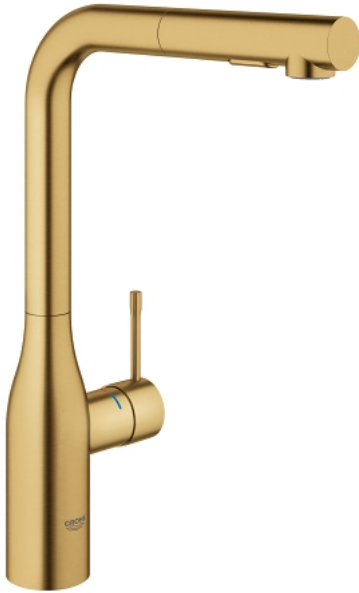

## 30 270 GN0 ESSENCE SINGLE-LEVER SINK MIXER 1/2"

### PRODUCT DESCRIPTION

- Colour: brushed cool sunrise
- high spout
- single hole installation
- GROHE LongLife finish
- GROHE SilkMove 28 mm ceramic cartridge
- Pull-Out spout for greater flexibility
- flow straightener
- Dual Spray - switch between laminar spray and SpeedClean shower jet using diverter
- automatic return to laminar spray
- material: metal
- swivel tubular spout, swivel area 360°
- integrated non-return valve
- protected against backflow
- flexible connection hoses
- 
- integrated temperature limiter
- min. recommended pressure 1.0 bar