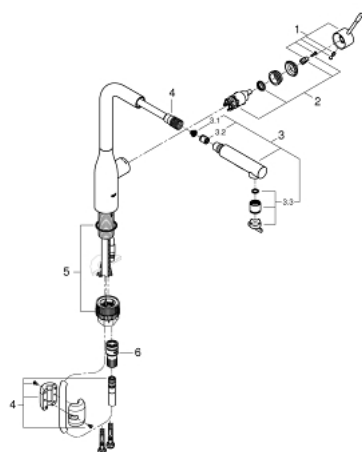

30 271 000 **ESSENCE SINGLE-LEVER SINK MIXER 1/2"**

PRODUCT DESCRIPTION

- Colour: chrome
- high spout
- single hole installation
- GROHE LongLife finish
- GROHE SilkMove 28 mm ceramic cartridge
- Pull-Out spray for greater flexibility
- flow straightener
- Dual Spray - switch between laminar spray and SpeedClean shower jet using diverter
- automatic return to laminar spray
- swivel tubular spout, swivel area 360°
- integrated non-return valve
- protected against backflow
- flexible connection hoses
- rapid installation system
- min. recommended pressure 1.0 bar

30 271 000 ESSENCE SINGLE-LEVER SINK MIXER 1/2"

SPARE PARTS, maj 2020 – now

- 1: Lever (Spare part-nr. 46927000)
- 2: Cartridge (Spare part-nr. 46580000)
- 3: Pull-Out spray (Spare part-nr. 46926000)
- 3.1: Dirt strainer (Spare part-nr. 0676800M)
- 3.2: Non-return valve (Spare part-nr. 08565000)
- 3.3: Flow straightener (Spare part-nr. 48275000)
- 4: Hose for sink mixer with pull-out dual spray or mousseur (Spare part-nr. 48293000)
- 5: Mounting set (Spare part-nr. 48477000)
- 6: Snap coupling (Spare part-nr. 48220000)