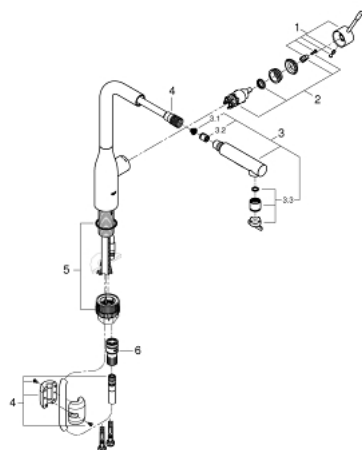

30 271 DC0 ESSENCE SINGLE-LEVER SINK MIXER 1/2"

PRODUCT DESCRIPTION

- Colour: supersteel
- high spout
- single hole installation
- GROHE LongLife finish
- GROHE SilkMove 28 mm ceramic cartridge
- Pull-Out spray for greater flexibility
- flow straightener
- Dual Spray - switch between laminar spray and SpeedClean shower jet using diverter
- automatic return to laminar spray
- swivel tubular spout, swivel area 360°
- integrated non-return valve
- protected against backflow
- flexible connection hoses
- rapid installation system
- min. recommended pressure 1.0 bar

30 271 DC0 ESSENCE SINGLE-LEVER SINK MIXER 1/2"

SPARE PARTS, maj 2020 – now

- 1: Lever (Spare part-nr. 46927DC0)
- 2: Cartridge (Spare part-nr. 46580000)
- 3: Pull-Out spray (Spare part-nr. 46926DC0)
- 3.1: Dirt strainer (Spare part-nr. 0676800M)
- 3.2: Non-return valve (Spare part-nr. 08565000)
- 3.3: Flow straightener (Spare part-nr. 48275000)
- 4: Hose for sink mixer with pull-out dual spray or mousseur (Spare part-nr. 48293000)
- 5: Mounting set (Spare part-nr. 48477000)
- 6: Snap coupling (Spare part-nr. 48220000)