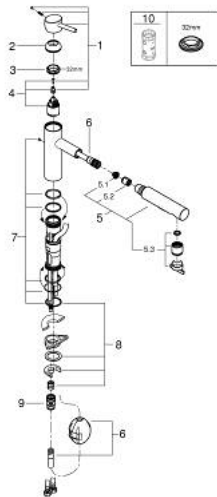

30 273 001 **CONCETTO SINGLE-LEVER SINK MIXER 1/2"**

PRODUCT DESCRIPTION

- Colour: chrome
- medium spout
- single hole installation
- GROHE LongLife finish
- GROHE SilkMove 35 mm ceramic cartridge
- Pull-Out spout for greater flexibility
- flow straightener
- Dual Spray - switch between laminar spray and SpeedClean shower jet using diverter
- automatic return to laminar spray
- material: metal
- adjustable flow rate limiter
- swivel cast spout
- swivel area 100°
- protected against backflow
- integrated non-return valve
- flexible connection hoses
- rapid installation system
- maximum flow rate (at 3 bar): 7.5 l/min

30 273 001 **CONCETTO SINGLE-LEVER SINK MIXER 1/2"**

SPARE PARTS, november 2015 – september 2023

- 1: Lever (Spare part-nr. 46822000)
 - 2: Cap (Spare part-nr. 46492000)
 - 3: Screw ring (Spare part-nr. 46815000)
 - 4: Cartridge (Spare part-nr. 46374000)
 - 5: Pull-Out spray (Spare part-nr. 46926000)
 - 5.1: Dirt strainer (Spare part-nr. 0676800M)
 - 5.2: Non-return valve (Spare part-nr. 08565000)
 - 5.3: Flow straightener (Spare part-nr. 48275000)
 - 6: Hose for sink mixer with pull-out dual spray or mousseur (Spare part-nr. 48293000)
 - 7: Seal kit (Spare part-nr. 46760000)
 - 8: Shank mounting kit (Spare part-nr. 46346000)
 - 9: Quick coupling (Spare part-nr. 46338000)
 - 10: Socket spanner (Spare part-nr. 19332000)*
- * Optional accessories