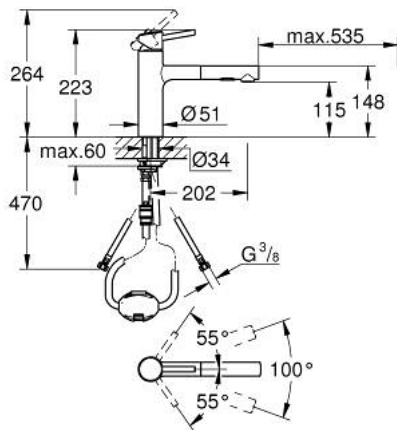

30 273 001 **CONCETTO SINGLE-LEVER SINK MIXER 1/2"**

PRODUCT DESCRIPTION

- Colour: chrome
- medium spout
- single hole installation
- GROHE LongLife finish
- GROHE SilkMove 35 mm ceramic cartridge
- Pull-Out spout for greater flexibility
- flow straightener
- Dual Spray - switch between laminar spray and SpeedClean shower jet using diverter
- automatic return to laminar spray
- material: metal
- adjustable flow rate limiter
- swivel cast spout
- swivel area 100°
- protected against backflow
- integrated non-return valve
- flexible connection hoses
- rapid installation system
- maximum flow rate (at 3 bar): 7.5 l/min

30 273 001 **CONCETTO SINGLE-LEVER SINK MIXER 1/2"**

SPARE PARTS, november 2015 – september 2023

- 1: Lever (Spare part-nr. 46822000)
 - 2: Cap (Spare part-nr. 46492000)
 - 3: Screw ring (Spare part-nr. 46815000)
 - 4: Cartridge (Spare part-nr. 46374000)
 - 5: Pull-Out spray (Spare part-nr. 46926000)
 - 5.1: Dirt strainer (Spare part-nr. 0676800M)
 - 5.2: Non-return valve (Spare part-nr. 08565000)
 - 5.3: Flow straightener (Spare part-nr. 48275000)
 - 6: Hose for sink mixer with pull-out dual spray or mousseur (Spare part-nr. 48293000)
 - 7: Seal kit (Spare part-nr. 46760000)
 - 8: Shank mounting kit (Spare part-nr. 46346000)
 - 9: Quick coupling (Spare part-nr. 46338000)
 - 10: Socket spanner (Spare part-nr. 19332000)*
- * Optional accessories