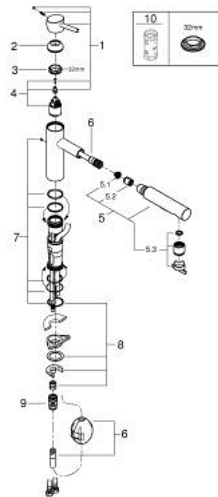

30 273 DC1 **CONCETTO SINGLE-LEVER SINK MIXER 1/2"**

PRODUCT DESCRIPTION

- Colour: supersteel
- medium spout
- single hole installation
- GROHE LongLife finish
- GROHE SilkMove 35 mm ceramic cartridge
- Pull-Out spout for greater flexibility
- flow straightener
- Dual Spray - switch between laminar spray and SpeedClean shower jet using diverter
- automatic return to laminar spray
- material: metal
- adjustable flow rate limiter
- swivel cast spout
- swivel area 100°
- integrated non-return valve
- protected against backflow
- flexible connection hoses
- rapid installation system
- maximum flow rate (at 3 bar): 7.5 l/min

30 273 DC1 **CONCETTO SINGLE-LEVER SINK MIXER 1/2"**

SPARE PARTS, november 2015 – september 2023

- 1: Lever (Spare part-nr. 46822DC0)
 - 2: Cap (Spare part-nr. 46492DC0)
 - 3: Screw ring (Spare part-nr. 46815000)
 - 4: Cartridge (Spare part-nr. 46374000)
 - 5: Pull-Out spray (Spare part-nr. 46926DC0)
 - 5.1: Dirt strainer (Spare part-nr. 0676800M)
 - 5.2: Non-return valve (Spare part-nr. 08565000)
 - 5.3: Flow straightener (Spare part-nr. 48275000)
 - 6: Hose for sink mixer with pull-out dual spray or mousseur (Spare part-nr. 48293000)
 - 7: Seal kit (Spare part-nr. 46760000)
 - 8: Shank mounting kit (Spare part-nr. 46346000)
 - 9: Quick coupling (Spare part-nr. 46338000)
 - 10: Socket spanner (Spare part-nr. 19332000)*
- * Optional accessories