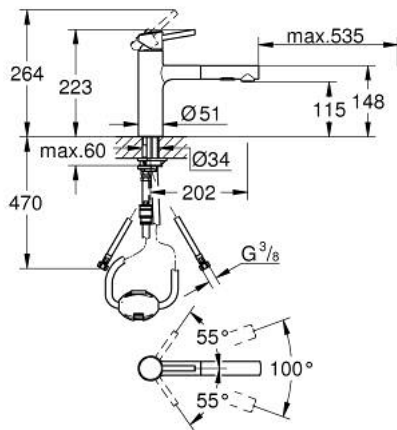

30 273 DC1 **CONCETTO SINGLE-LEVER SINK MIXER 1/2"**

PRODUCT DESCRIPTION

- Colour: supersteel
- medium spout
- single hole installation
- GROHE LongLife finish
- GROHE SilkMove 35 mm ceramic cartridge
- Pull-Out spout for greater flexibility
- flow straightener
- Dual Spray - switch between laminar spray and SpeedClean shower jet using diverter
- automatic return to laminar spray
- material: metal
- adjustable flow rate limiter
- swivel cast spout
- swivel area 100°
- integrated non-return valve
- protected against backflow
- flexible connection hoses
- rapid installation system
- maximum flow rate (at 3 bar): 7.5 l/min

30 273 DC1 **CONCETTO SINGLE-LEVER SINK MIXER 1/2"**

SPARE PARTS, november 2015 – september 2023

- 1: Lever (Spare part-nr. 46822DC0)
 - 2: Cap (Spare part-nr. 46492DC0)
 - 3: Screw ring (Spare part-nr. 46815000)
 - 4: Cartridge (Spare part-nr. 46374000)
 - 5: Pull-Out spray (Spare part-nr. 46926DC0)
 - 5.1: Dirt strainer (Spare part-nr. 0676800M)
 - 5.2: Non-return valve (Spare part-nr. 08565000)
 - 5.3: Flow straightener (Spare part-nr. 48275000)
 - 6: Hose for sink mixer with pull-out dual spray or mousseur (Spare part-nr. 48293000)
 - 7: Seal kit (Spare part-nr. 46760000)
 - 8: Shank mounting kit (Spare part-nr. 46346000)
 - 9: Quick coupling (Spare part-nr. 46338000)
 - 10: Socket spanner (Spare part-nr. 19332000)*
- * Optional accessories