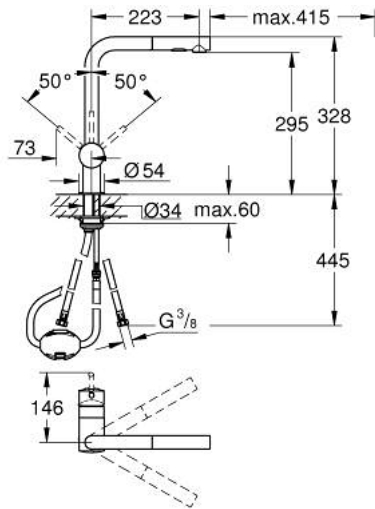

## 30 274 000 MINTA SINGLE-LEVER SINK MIXER 1/2"

### PRODUCT DESCRIPTION

- Colour: chrome
- L-spout
- single hole installation
- GROHE LongLife finish
- GROHE SilkMove 46 mm ceramic cartridge
- Pull-Out spout for greater flexibility
- flow straightener
- Dual Spray - switch between laminar spray and SpeedClean shower jet using diverter
- automatic return to laminar spray
- material: metal
- adjustable flow rate limiter
- swivel tubular spout, swivel area 360°
- integrated non-return valve
- protected against backflow
- flexible connection hoses
- rapid installation system
- maximum flow rate (at 3 bar): 9 l/min

### SPARE PARTS, junij 2024 – now

- 1: Lever (Spare part-nr. 46015000)
  - 2: Cap (Spare part-nr. 46025000)
  - 3: Cartridge (Spare part-nr. 46048000)
  - 4: Pull-Out spray (Spare part-nr. 46926000)
  - 4.1: Dirt strainer (Spare part-nr. 0676800M)
  - 4.2: Non-return valve (Spare part-nr. 08565000)
  - 4.3: Flow straightener (Spare part-nr. 48275000)
  - 5: Shank mounting kit (Spare part-nr. 46345000)
  - 6: Hose for sink mixer with pull-out dual spray or mousseur (Spare part-nr. 48293000)
  - 7: Temperature limiter (Spare part-nr. 46375000)\*
- \* Optional accessories