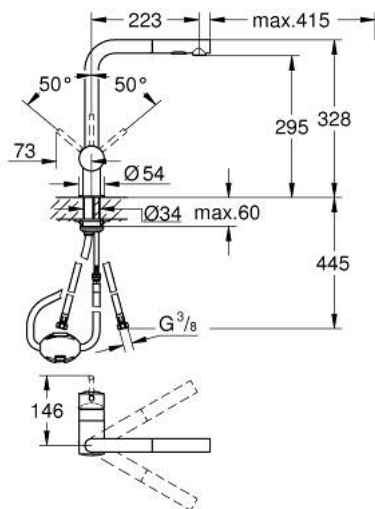

30 274 AL0 MINTA SINGLE-LEVER SINK MIXER 1/2"

PRODUCT DESCRIPTION

- Colour: brushed hard graphite
- L-spout
- single hole installation
- GROHE LongLife finish
- GROHE SilkMove 46 mm ceramic cartridge
- Pull-Out spout for greater flexibility
- flow straightener
- Dual Spray - switch between laminar spray and SpeedClean shower jet using diverter
- automatic return to laminar spray
- material: metal
- adjustable flow rate limiter
- swivel tubular spout, swivel area 360°
- integrated non-return valve
- protected against backflow
- flexible connection hoses
- rapid installation system
- maximum flow rate (at 3 bar): 9 l/min
- min. recommended pressure 1.0 bar

30 274 AL0 MINTA SINGLE-LEVER SINK MIXER 1/2"

SPARE PARTS, junij 2024 – now

- 1: Lever (Spare part-nr. 46015AL0)
 - 2: Cap (Spare part-nr. 46025AL0)
 - 3: Cartridge (Spare part-nr. 46048000)
 - 4: Pull-Out spray (Spare part-nr. 46926AL0)
 - 4.1: Dirt strainer (Spare part-nr. 0676800M)
 - 4.2: Non-return valve (Spare part-nr. 08565000)
 - 4.3: Flow straightener (Spare part-nr. 48275000)
 - 5: Shank mounting kit (Spare part-nr. 46345000)
 - 6: Hose for sink mixer with pull-out dual spray or mousseur (Spare part-nr. 48293000)
 - 7: Temperature limiter (Spare part-nr. 46375000)*
- * Optional accessories