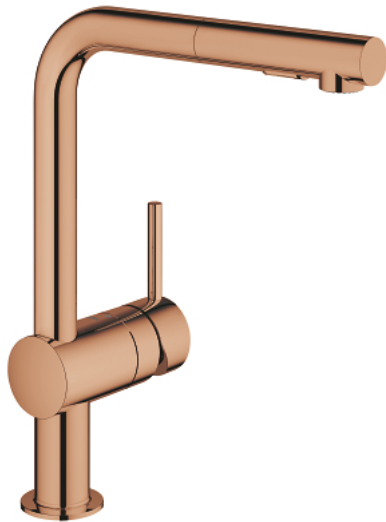

30 274 DA0 MINTA SINGLE-LEVER SINK MIXER 1/2"

PRODUCT DESCRIPTION

- Colour: warm sunset
- L-spout
- single hole installation
- GROHE LongLife finish
- GROHE SilkMove 46 mm ceramic cartridge
- Pull-Out spout for greater flexibility
- flow straightener
- Dual Spray - switch between laminar spray and SpeedClean shower jet using diverter
- automatic return to laminar spray
- material: metal
- adjustable flow rate limiter
- swivel tubular spout, swivel area 360°
- integrated non-return valve
- protected against backflow
- flexible connection hoses
- rapid installation system
- maximum flow rate (at 3 bar): 9 l/min
- min. recommended pressure 1.0 bar