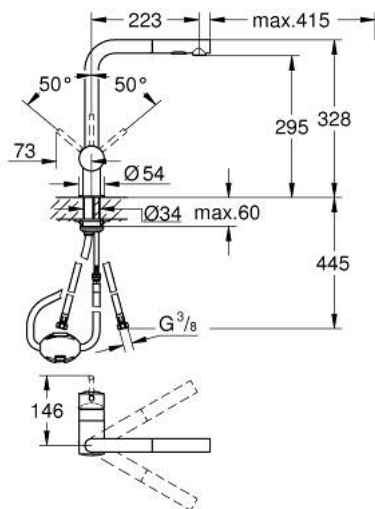

## 30 274 DC0 MINTA SINGLE-LEVER SINK MIXER 1/2"

### PRODUCT DESCRIPTION

- Colour: supersteel
- L-spout
- single hole installation
- GROHE LongLife finish
- GROHE SilkMove 46 mm ceramic cartridge
- Pull-Out spout for greater flexibility
- flow straightener
- Dual Spray - switch between laminar spray and SpeedClean shower jet using diverter
- automatic return to laminar spray
- material: metal
- adjustable flow rate limiter
- swivel tubular spout, swivel area 360°
- integrated non-return valve
- protected against backflow
- flexible connection hoses
- rapid installation system
- maximum flow rate (at 3 bar): 9 l/min

### SPARE PARTS, junij 2024 – now

- 1: Lever (Spare part-nr. 46015DC0)
- 2: Cap (Spare part-nr. 46025DC0)
- 3: Cartridge (Spare part-nr. 46048000)
- 4: Pull-Out spray (Spare part-nr. 46926DC0)
- 4.1: Dirt strainer (Spare part-nr. 0676800M)
- 4.2: Non-return valve (Spare part-nr. 08565000)
- 4.3: Flow straightener (Spare part-nr. 48275000)
- 5: Shank mounting kit (Spare part-nr. 46345000)
- 6: Hose for sink mixer with pull-out dual spray or mousseur (Spare part-nr. 48293000)
- 7: Temperature limiter (Spare part-nr. 46375000)\*