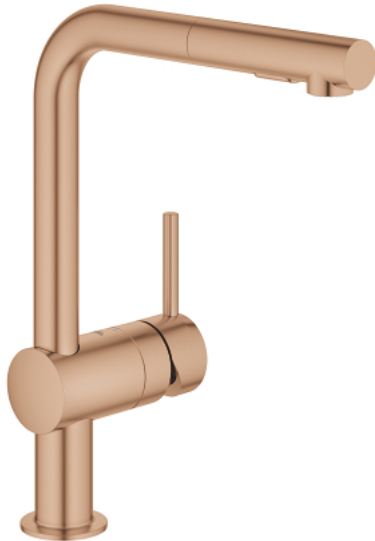

## 30 274 DL0 MINTA SINGLE-LEVER SINK MIXER 1/2"

### PRODUCT DESCRIPTION

- Colour: brushed warm sunset
- L-spout
- single hole installation
- GROHE LongLife finish
- GROHE SilkMove 46 mm ceramic cartridge
- Pull-Out spout for greater flexibility
- flow straightener
- Dual Spray - switch between laminar spray and SpeedClean shower jet using diverter
- automatic return to laminar spray
- material: metal
- adjustable flow rate limiter
- swivel tubular spout, swivel area 360°
- integrated non-return valve
- protected against backflow
- flexible connection hoses
- rapid installation system
- maximum flow rate (at 3 bar): 9 l/min
- min. recommended pressure 1.0 bar