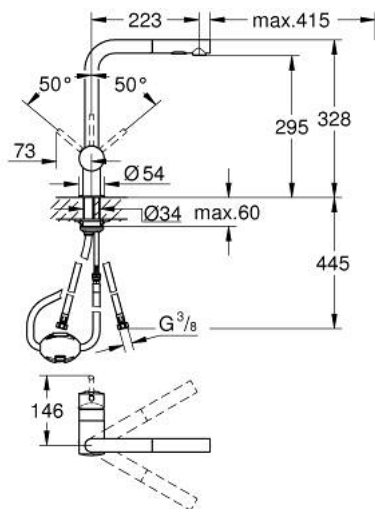

### 30 274 GN0 MINTA SINGLE-LEVER SINK MIXER 1/2"

#### PRODUCT DESCRIPTION

- Colour: brushed cool sunrise
- L-spout
- single hole installation
- GROHE LongLife finish
- GROHE SilkMove 46 mm ceramic cartridge
- Pull-Out spout for greater flexibility
- flow straightener
- Dual Spray - switch between laminar spray and SpeedClean shower jet using diverter
- automatic return to laminar spray
- material: metal
- adjustable flow rate limiter
- swivel tubular spout, swivel area 360°
- integrated non-return valve
- protected against backflow
- flexible connection hoses
- rapid installation system
- maximum flow rate (at 3 bar): 9 l/min
- min. recommended pressure 1.0 bar

## 30 274 GN0 MINTA SINGLE-LEVER SINK MIXER 1/2"

### SPARE PARTS, junij 2024 – now

- 1: lever (Spare part-nr. 46015GN0)
  - 2: cap (Spare part-nr. 46025GN0)
  - 3: Cartridge (Spare part-nr. 46048000)
  - 4: Pull-Out spray (Spare part-nr. 46926GN0)
  - 4.1: Dirt strainer (Spare part-nr. 0676800M)
  - 4.2: Non-return valve (Spare part-nr. 08565000)
  - 4.3: Flow straightener (Spare part-nr. 48275000)
  - 5: Shank mounting kit (Spare part-nr. 46345000)
  - 6: Hose for sink mixer with pull-out dual spray or mousseur (Spare part-nr. 48293000)
  - 7: Temperature limiter (Spare part-nr. 46375000)\*
- \* Optional accessories