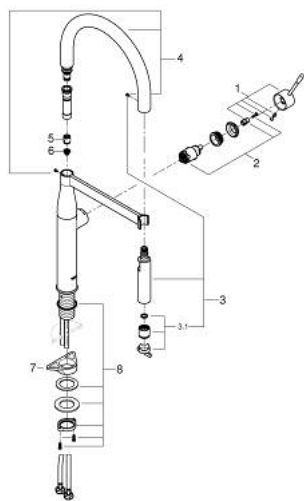

## 30 294 000 ESSENCE SINGLE-LEVER SINK MIXER 1/2"

### PRODUCT DESCRIPTION

- Colour: chrome
- single hole installation
- GROHE LongLife finish
- GROHE SilkMove 28 mm ceramic cartridge
- flow straightener
- with integrated temperature limiter
- professional spray
- with flexible, hygienic GROHFlexx kitchen santoprene hose
- diverter: laminar spray/SpeedClean shower jet
- automatic return to laminar spray
- metal spray
- MagneticDocking guarantees easy retraction and smooth docking of the spray head back to the starting position
- swivel spout
- swivel area 360°
- protected against backflow
- flexible connection hoses
- 

### SPARE PARTS, april 2015 – now

- 1: Lever (Spare part-nr. 46927000)
- 2: Cartridge (Spare part-nr. 46963000)
- 3: Pull-Out spray (Spare part-nr. 46965000)
- 3.1: Flow straightener (Spare part-nr. 48347000)
- 4: Shower hose (Spare part-nr. 46964KK0)
- 5: Non-return valve (Spare part-nr. 08565000)
- 6: Dirt strainer (Spare part-nr. 0676800M)
- 7: Support plate (Spare part-nr. 05334000)
- 8: Shank fastening assembly (Spare part-nr. 48384000)