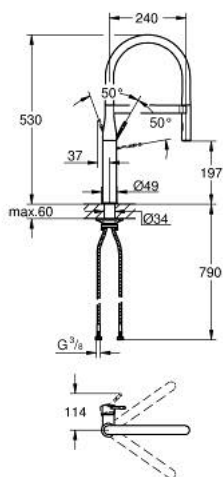

## 30 294 000 ESSENCE SINGLE-LEVER SINK MIXER 1/2"

### PRODUCT DESCRIPTION

- Colour: chrome
- single hole installation
- GROHE LongLife finish
- GROHE SilkMove 28 mm ceramic cartridge
- flow straightener
- with integrated temperature limiter
- professional spray
- with flexible, hygienic GROHFlexx kitchen santoprene hose
- diverter: laminar spray/SpeedClean shower jet
- automatic return to laminar spray
- metal spray
- MagneticDocking guarantees easy retraction and smooth docking of the spray head back to the starting position
- swivel spout
- swivel area 360°
- protected against backflow
- flexible connection hoses
- 

### SPARE PARTS, april 2015 – now

- 1: Lever (Spare part-nr. 46927000)
- 2: Cartridge (Spare part-nr. 46963000)
- 3: Pull-Out spray (Spare part-nr. 46965000)
- 3.1: Flow straightener (Spare part-nr. 48347000)
- 4: Shower hose (Spare part-nr. 46964KK0)
- 5: Non-return valve (Spare part-nr. 08565000)
- 6: Dirt strainer (Spare part-nr. 0676800M)
- 7: Support plate (Spare part-nr. 05334000)
- 8: Shank fastening assembly (Spare part-nr. 48384000)