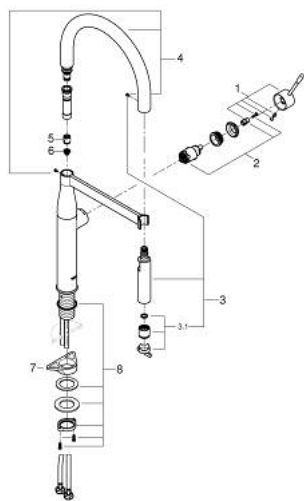

30 294 AL0 ESSENCE SINGLE-LEVER SINK MIXER 1/2"

PRODUCT DESCRIPTION

- Colour: brushed hard graphite
- single hole installation
- GROHE LongLife finish
- GROHE SilkMove 28 mm ceramic cartridge
- flow straightener
- with integrated temperature limiter
- professional spray
- with flexible, hygienic GROHFlexx kitchen santoprene hose
- diverter: laminar spray/SpeedClean shower jet
- automatic return to laminar spray
- metal spray
- MagneticDocking guarantees easy retraction and smooth docking of the spray head back to the starting position
- swivel spout
- swivel area 360°
- protected against backflow
- flexible connection hoses
-
- maximum flow rate (at 3 bar): 8 l/min

30 294 AL0 ESSENCE SINGLE-LEVER SINK MIXER 1/2"

SPARE PARTS, marec 2018 – maj 2022

- 1: Lever (Spare part-nr. 46927AL0)
- 2: Cartridge (Spare part-nr. 46963000)
- 3: Pull-Out spray (Spare part-nr. 46965AL0)
- 3.1: Flow straightener (Spare part-nr. 48347000)
- 4: Shower hose (Spare part-nr. 46964KK0)
- 5: Non-return valve (Spare part-nr. 08565000)
- 6: Dirt strainer (Spare part-nr. 0676800M)
- 7: Support plate (Spare part-nr. 05334000)
- 8: Shank fastening assembly (Spare part-nr. 48384000)