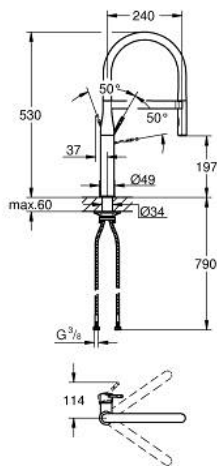

30 294 AL0 ESSENCE SINGLE-LEVER SINK MIXER 1/2"

PRODUCT DESCRIPTION

- Colour: brushed hard graphite
- single hole installation
- GROHE LongLife finish
- GROHE SilkMove 28 mm ceramic cartridge
- flow straightener
- with integrated temperature limiter
- professional spray
- with flexible, hygienic GROHFlexx kitchen santoprene hose
- diverter: laminar spray/SpeedClean shower jet
- automatic return to laminar spray
- metal spray
- MagneticDocking guarantees easy retraction and smooth docking of the spray head back to the starting position
- swivel spout
- swivel area 360°
- protected against backflow
- flexible connection hoses
-
- maximum flow rate (at 3 bar): 8 l/min

30 294 AL0 ESSENCE SINGLE-LEVER SINK MIXER 1/2"

SPARE PARTS, marec 2018 – maj 2022

- 1: Lever (Spare part-nr. 46927AL0)
- 2: Cartridge (Spare part-nr. 46963000)
- 3: Pull-Out spray (Spare part-nr. 46965AL0)
- 3.1: Flow straightener (Spare part-nr. 48347000)
- 4: Shower hose (Spare part-nr. 46964KK0)
- 5: Non-return valve (Spare part-nr. 08565000)
- 6: Dirt strainer (Spare part-nr. 0676800M)
- 7: Support plate (Spare part-nr. 05334000)
- 8: Shank fastening assembly (Spare part-nr. 48384000)