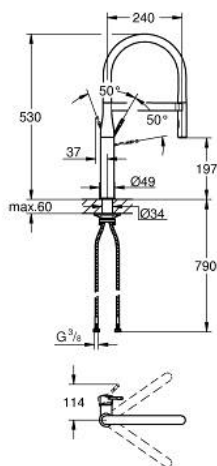

30 294 DC0 ESSENCE SINGLE-LEVER SINK MIXER 1/2"

PRODUCT DESCRIPTION

- Colour: supersteel
- single hole installation
- GROHE LongLife finish
- GROHE SilkMove 28 mm ceramic cartridge
- flow straightener
- with integrated temperature limiter
- professional spray
- with flexible, hygienic GROHFlexx kitchen santoprene hose
- diverter: laminar spray/SpeedClean shower jet
- automatic return to laminar spray
- metal spray
- MagneticDocking guarantees easy retraction and smooth docking of the spray head back to the starting position
- swivel spout
- swivel area 360°
- protected against backflow
- flexible connection hoses
-

30 294 DC0 ESSENCE SINGLE-LEVER SINK MIXER 1/2"

SPARE PARTS, april 2015 – maj 2022

- 1: Lever (Spare part-nr. 46927DC0)
- 2: Cartridge (Spare part-nr. 46963000)
- 3: Pull-Out spray (Spare part-nr. 46965DC0)
- 3.1: Flow straightener (Spare part-nr. 48347000)
- 4: Shower hose (Spare part-nr. 46964KK0)
- 5: Non-return valve (Spare part-nr. 08565000)
- 6: Dirt strainer (Spare part-nr. 0676800M)
- 7: Support plate (Spare part-nr. 05334000)
- 8: Shank fastening assembly (Spare part-nr. 48384000)