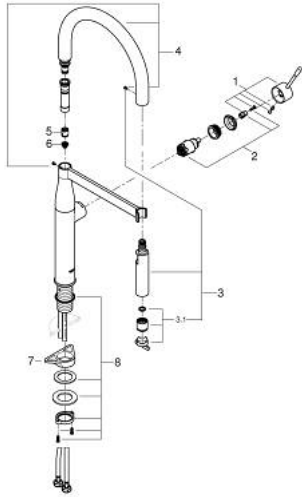

30 294 DC0 ESSENCE SINGLE-LEVER SINK MIXER 1/2"

PRODUCT DESCRIPTION

- Colour: supersteel
- single hole installation
- GROHE LongLife finish
- GROHE SilkMove 28 mm ceramic cartridge
- flow straightener
- with integrated temperature limiter
- professional spray
- with flexible, hygienic GROHFlexx kitchen santoprene hose
- diverter: laminar spray/SpeedClean shower jet
- automatic return to laminar spray
- metal spray
- MagneticDocking guarantees easy retraction and smooth docking of the spray head back to the starting position
- swivel spout
- swivel area 360°
- protected against backflow
- flexible connection hoses
-

30 294 DC0 ESSENCE SINGLE-LEVER SINK MIXER 1/2"

SPARE PARTS, april 2015 – maj 2022

- 1: Lever (Spare part-nr. 46927DC0)
- 2: Cartridge (Spare part-nr. 46963000)
- 3: Pull-Out spray (Spare part-nr. 46965DC0)
- 3.1: Flow straightener (Spare part-nr. 48347000)
- 4: Shower hose (Spare part-nr. 46964KK0)
- 5: Non-return valve (Spare part-nr. 08565000)
- 6: Dirt strainer (Spare part-nr. 0676800M)
- 7: Support plate (Spare part-nr. 05334000)
- 8: Shank fastening assembly (Spare part-nr. 48384000)