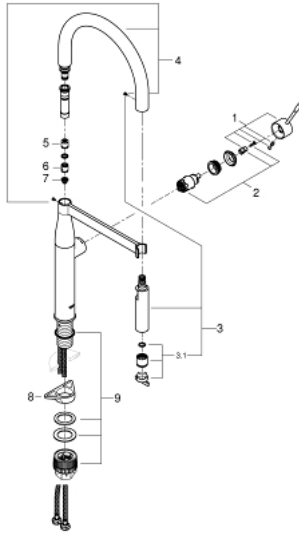

30 295 000 **ESSENCE PROFESSIONAL SINGLE-LEVER SINK MIXER 1/2"**

PRODUCT DESCRIPTION

- Colour: chrome
- single hole installation
- GROHE LongLife finish
- GROHE SilkMove 28 mm ceramic cartridge
- flow straightener
- with integrated temperature limiter
- professional spray
- with flexible, hygienic GROHFlexx kitchen santoprene hose
- diverter: laminar spray/SpeedClean shower jet
- automatic return to laminar spray
- metal spray
- MagneticDocking integrated magnet for seamless docking of the spray head
- swivel spout
- swivel area 360°
- protected against backflow
- flexible connection hoses
- rapid installation system
- maximum flow rate (at 3 bar): 6.6 l/min

30 295 000 **ESSENCE PROFESSIONAL SINGLE-LEVER SINK MIXER 1/2"**

SPARE PARTS, april 2015 – now

- 1: Lever (Spare part-nr. 46927000)
- 2: Cartridge (Spare part-nr. 46963000)
- 3: Pull-Out spray (Spare part-nr. 46965000)
- 3.1: Flow straightener (Spare part-nr. 48347000)
- 4: Shower hose (Spare part-nr. 46964KK0)
- 5: Non-return valve (Spare part-nr. 48224000)
- 6: Non-return valve (Spare part-nr. 08565000)
- 7: Dirt strainer (Spare part-nr. 0676800M)
- 8: Support plate (Spare part-nr. 05334000)
- 9: Mounting set (Spare part-nr. 48477000)