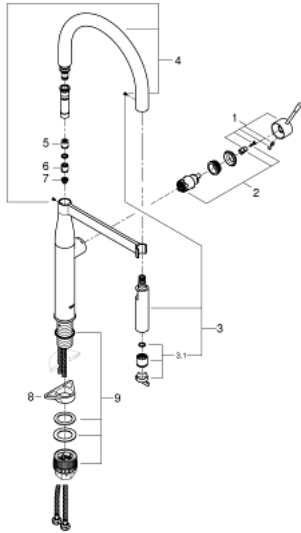

30 295 DC0 ESSENCE PROFESSIONAL SINGLE-LEVER SINK MIXER 1/2"

PRODUCT DESCRIPTION

- Colour: supersteel
- single hole installation
- GROHE LongLife finish
- GROHE SilkMove 28 mm ceramic cartridge
- flow straightener
- with integrated temperature limiter
- professional spray
- with flexible, hygienic GROHFlexx kitchen santoprene hose
- diverter: laminar spray/SpeedClean shower jet
- automatic return to laminar spray
- metal spray
- MagneticDocking integrated magnet for seamless docking of the spray head
- swivel spout
- swivel area 360°
- protected against backflow
- flexible connection hoses
- rapid installation system
- maximum flow rate (at 3 bar): 6.6 l/min

30 295 DC0 ESSENCE PROFESSIONAL SINGLE-LEVER SINK MIXER 1/2"

SPARE PARTS, april 2015 – now

- 1: Lever (Spare part-nr. 46927DC0)
- 2: Cartridge (Spare part-nr. 46963000)
- 3: Pull-Out spray (Spare part-nr. 46965DC0)
- 3.1: Flow straightener (Spare part-nr. 48347000)
- 4: Shower hose (Spare part-nr. 46964KK0)
- 5: Non-return valve (Spare part-nr. 48224000)
- 6: Non-return valve (Spare part-nr. 08565000)
- 7: Dirt strainer (Spare part-nr. 0676800M)
- 8: Support plate (Spare part-nr. 05334000)
- 9: Mounting set (Spare part-nr. 48477000)