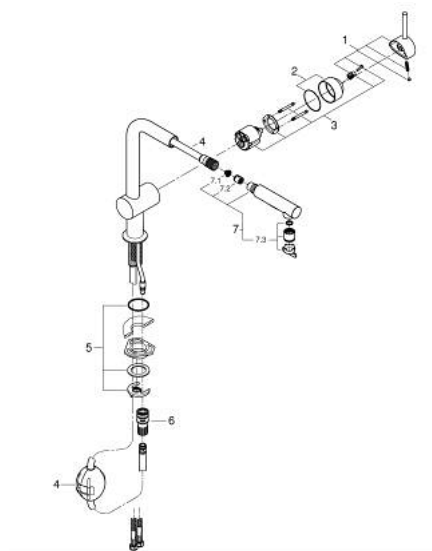

## 30 300 000 MINTA SINGLE-LEVER SINK MIXER 1/2"

### PRODUCT DESCRIPTION

- Colour: chrome
- L-spout
- single hole installation
- GROHE LongLife finish
- GROHE SilkMove 46 mm ceramic cartridge
- Pull-Out spray for greater flexibility
- Easy Docking Function guarantees easy retraction and smooth docking back to the starting position
- flow straightener
- Dual Spray - switch between laminar spray and SpeedClean shower jet using diverter
- automatic return to laminar spray
- adjustable flow rate limiter
- swivel tubular spout, swivel area 360°
- integrated non-return valve
- protected against backflow
- flexible connection hoses
- rapid installation system
- min. recommended pressure 1.0 bar
- maximum flow rate (at 3 bar): 6 l/min
- CALGreen compliant
- 333 mm faucet height
- 297 mm aerator height
- 224 mm faucet reach

### SPARE PARTS, junij 2024 – now

- 1: Lever (Spare part-nr. 46015000)
- 2: Cap (Spare part-nr. 46025000)
- 3: Cartridge (Spare part-nr. 46048000)
- 4: Hose for sink mixer with pull-out dual spray or mousseur (Spare part-nr. 48293000)
- 5: Shank mounting kit (Spare part-nr. 46345000)
- 6: Snap coupling (Spare part-nr. 48220000)
- 7: Pull-Out spray (Spare part-nr. 46926000)
- 7.1: Dirt strainer (Spare part-nr. 0676800M)
- 7.2: Non-return valve (Spare part-nr. 08565000)
- 7.3: Flow straightener (Spare part-nr. 48275000)