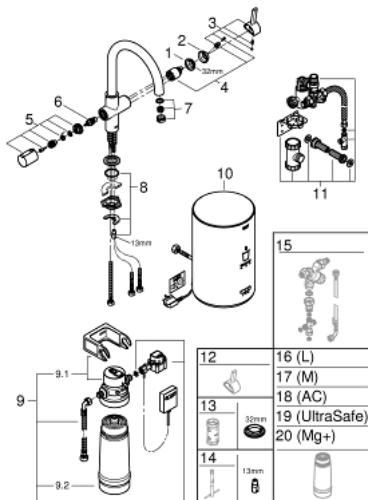

30 320 000 GROHE RED BASIC DUO FAUCET AND M SIZE BOILER

SPARE PARTS, maj 2016 – now

- 1: Screw coupling (Spare part-nr. 46460000)
- 2: Cap (Spare part-nr. 46116000)
- 3: Lever (Spare part-nr. 46653000)
- 4: Cartridge (Spare part-nr. 46374000)
- 5: Handle (Spare part-nr. 46677000)
- 6: Headpart (Spare part-nr. 46678000)
- 7: Mousseur (Spare part-nr. 13263000)
- 8: Shank mounting kit (Spare part-nr. 46249000)
- 9: S-size filter starter set (Spare part-nr. 40438001)
- 9.1: Filter head (Spare part-nr. 64508001)
- 9.2: Filter S-Size (Spare part-nr. 40404001)
- 10: Boiler Size M (Spare part-nr. 40830001)
- 11: Safety group (Spare part-nr. 48371000)
- 12: Shorter mixed water lever (Spare part-nr. 40621000)*
- 13: Socket spanner (Spare part-nr. 19332000)*
- 14: Mounting wrench (Spare part-nr. 19017000)*
- 15: Mixing valve (Spare part-nr. 40841001)*
- 16: Filter L-Size (Spare part-nr. 40412001)*
- 17: Filter M-Size (Spare part-nr. 40430001)*
- 18: Activated carbon filter (Spare part-nr. 40547001)*
- 20: Magnesium+ filter (Spare part-nr. 40691001)*