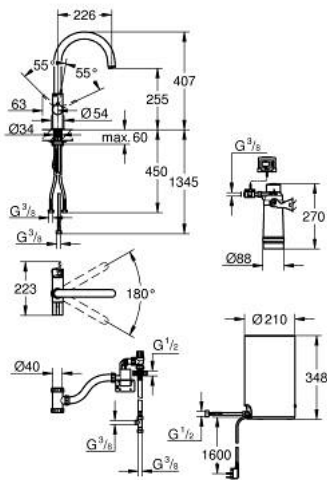

30 320 000 GROHE RED BASIC DUO FAUCET AND M SIZE BOILER

PRODUCT DESCRIPTION

- Colour: chrome
- consisting of:
  - GROHE Red Duo single-lever sink mixer
  - single hole installation
  - C-spout
  - GROHE ChildLock handle for boiling water
  - mechanical safeguard against accidental activation of boiling water
  - GROHE LongLife finish
  - GROHE SilkMove 35 mm ceramic cartridge
  - insulated tubular spout
  - swivel area 180°
  - separate water ways
  - flexible connection hoses
  - connection to GROHE Red boiler
  - GROHE Red boiler M size
  - reservoir for boiling and hot water
  - 3 liter 100° C boiling water
  - 4 liter total capacity
  - required inlet pressure: 1-7 bar
  - with flexible connection hose and outlet for boiling water
  - CE approved
  - power supply 230 V 50 Hz
  - max. power consumption 2100 W
  - standby power consumption 15 W
  - energy efficiency class A
  - GROHE Blue S-Size filter starter set
  - for protection of the boiler from limescale
  - capacity 600 l at 20° dKH
  - flow rate measuring unit