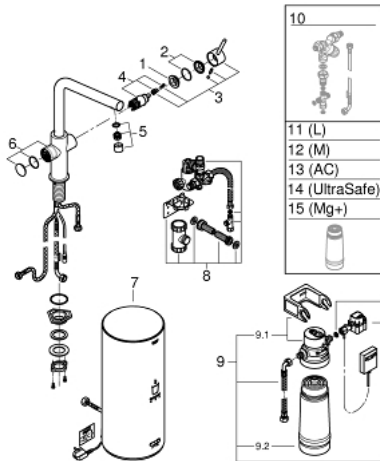

## 30 325 001 GROHE RED DUO FAUCET AND L SIZE BOILER

### PRODUCT DESCRIPTION

- Colour: chrome
- consisting of:
  - GROHE Red Duo single-lever sink mixer
  - single hole installation
  - L-spout
  - GROHE ChildLock push buttons for boiling water
  - TÜV certified triple electronic safeguards against accidental activation of boiling water
  - GROHE LongLife finish
  - GROHE SilkMove 28 mm ceramic cartridge
- insulated tubular spout, swivel area 150°
- separate water ways
- flexible connection hoses
- connection to GROHE Red boiler
- GROHE Red boiler L size
- reservoir for boiling and hot water
- 5.5 liter 100° C boiling water
- 7 liter total capacity
- required inlet pressure: 1-7 bar
- with flexible connection hose and outlet for boiling water
- CE approved
- power supply 230 V 50 Hz
- max. power consumption 2100 W
- standby power consumption 15 W
- energy efficiency class A
- GROHE Blue S-Size filter starter set
- for protection of the boiler from limescale
- capacity 600 l at 20° dKH
- flow rate measuring unit

### SPARE PARTS, september 2016 – now

- 1: Fitting ring (Spare part-nr. 07419000)
- 2: Cap (Spare part-nr. 46581000)
- 3: Lever (Spare part-nr. 46957000)
- 4: Cartridge (Spare part-nr. 46580000)
- 5: Mousseur (Spare part-nr. 13999000)
- 6: Operating unit (Spare part-nr. 46997000)
- 7: Boiler Size L (Spare part-nr. 40831001)
- 8: Safety group (Spare part-nr. 48371000)
- 9: S-size filter starter set (Spare part-nr. 40438001)
- 9.1: Filter head (Spare part-nr. 64508001)
- 9.2: Filter S-Size (Spare part-nr. 40404001)
- 10: Mixing valve (Spare part-nr. 40841001)\*
- 11: Filter L-Size (Spare part-nr. 40412001)\*
- 12: Filter M-Size (Spare part-nr. 40430001)\*
- 13: Activated carbon filter (Spare part-nr. 40547001)\*
- 14: UltraSafe filter (Spare part-nr. 40575001)\*
- 15: Magnesium+ filter (Spare part-nr. 40691001)\*