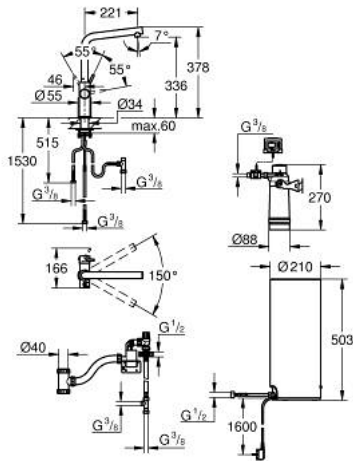

## 30 325 001 GROHE RED DUO FAUCET AND L SIZE BOILER

### PRODUCT DESCRIPTION

- Colour: chrome
- consisting of:
  - GROHE Red Duo single-lever sink mixer
  - single hole installation
  - L-spout
  - GROHE ChildLock push buttons for boiling water
  - TÜV certified triple electronic safeguards against accidental activation of boiling water
  - GROHE LongLife finish
  - GROHE SilkMove 28 mm ceramic cartridge
- insulated tubular spout, swivel area 150°
- separate water ways
- flexible connection hoses
- connection to GROHE Red boiler
- GROHE Red boiler L size
- reservoir for boiling and hot water
- 5.5 liter 100° C boiling water
- 7 liter total capacity
- required inlet pressure: 1-7 bar
- with flexible connection hose and outlet for boiling water
- CE approved
- power supply 230 V 50 Hz
- max. power consumption 2100 W
- standby power consumption 15 W
- energy efficiency class A
- GROHE Blue S-Size filter starter set
- for protection of the boiler from limescale
- capacity 600 l at 20° dKH
- flow rate measuring unit

### SPARE PARTS, september 2016 – now

- 1: Fitting ring (Spare part-nr. 07419000)
- 2: Cap (Spare part-nr. 46581000)
- 3: Lever (Spare part-nr. 46957000)
- 4: Cartridge (Spare part-nr. 46580000)
- 5: Mousseur (Spare part-nr. 13999000)
- 6: Operating unit (Spare part-nr. 46997000)
- 7: Boiler Size L (Spare part-nr. 40831001)
- 8: Safety group (Spare part-nr. 48371000)
- 9: S-size filter starter set (Spare part-nr. 40438001)
- 9.1: Filter head (Spare part-nr. 64508001)
- 9.2: Filter S-Size (Spare part-nr. 40404001)
- 10: Mixing valve (Spare part-nr. 40841001)\*
- 11: Filter L-Size (Spare part-nr. 40412001)\*
- 12: Filter M-Size (Spare part-nr. 40430001)\*
- 13: Activated carbon filter (Spare part-nr. 40547001)\*
- 14: UltraSafe filter (Spare part-nr. 40575001)\*
- 15: Magnesium+ filter (Spare part-nr. 40691001)\*