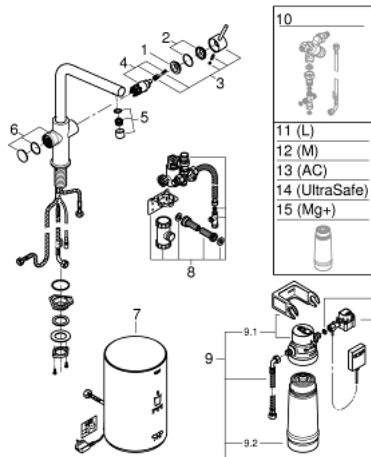

30 327 001 GROHE RED DUO FAUCET AND M SIZE BOILER

SPARE PARTS, september 2016 – now

- 1: Fitting ring (Spare part-nr. 07419000)
 - 2: Cap (Spare part-nr. 46581000)
 - 3: Lever (Spare part-nr. 46957000)
 - 4: Cartridge (Spare part-nr. 46580000)
 - 5: Mousseur (Spare part-nr. 13999000)
 - 6: Operating unit (Spare part-nr. 46997000)
 - 7: Boiler Size M (Spare part-nr. 40830001)
 - 8: Safety group (Spare part-nr. 48371000)
 - 9: S-size filter starter set (Spare part-nr. 40438001)
 - 9.1: Filter head (Spare part-nr. 64508001)
 - 9.2: Filter S-Size (Spare part-nr. 40404001)
 - 10: Mixing valve (Spare part-nr. 40841001)*
 - 11: Filter L-Size (Spare part-nr. 40412001)*
 - 12: Filter M-Size (Spare part-nr. 40430001)*
 - 13: Activated carbon filter (Spare part-nr. 40547001)*
 - 14: UltraSafe filter (Spare part-nr. 40575001)*
 - 15: Magnesium+ filter (Spare part-nr. 40691001)*
- * Optional accessories