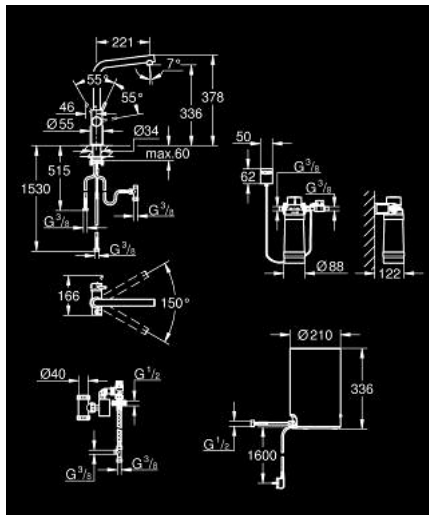

30 327 AL1 GROHE RED DUO FAUCET AND M SIZE BOILER

PRODUCT DESCRIPTION

- Colour: brushed hard graphite
- consisting of:
 - GROHE Red Duo single-lever sink mixer
 - single hole installation
 - L-spout
 - GROHE ChildLock push buttons for boiling water
 - TÜV certified triple electronic safeguards against accidental activation of boiling water
- GROHE LongLife finish
- GROHE SilkMove 28 mm ceramic cartridge
- insulated tubular spout, swivel area 150°
- separate water ways
- flexible connection hoses
- connection to GROHE Red boiler
- GROHE Red boiler M size
- reservoir for boiling and hot water
- 3 liter 100° C boiling water
- 4 liter total capacity
- required inlet pressure: 1-7 bar
- with flexible connection hose and outlet for boiling water
- CE approved
- power supply 230 V 50 Hz
- max. power consumption 2100 W
- standby power consumption 15 W
- energy efficiency class A
- GROHE Blue S-Size filter starter set
- for protection of the boiler from limescale
- capacity 600 l at 20° dKH
- flow rate measuring unit

30 327 AL1 GROHE RED DUO FAUCET AND M SIZE BOILER

SPARE PARTS, marec 2018 – now

- 1: Fitting ring (Spare part-nr. 07419000)
 - 2: Cap (Spare part-nr. 46581AL0)
 - 3: Lever (Spare part-nr. 46957AL0)
 - 4: Cartridge (Spare part-nr. 46580000)
 - 5: Mousseur (Spare part-nr. 13999AL0)
 - 6: Operating unit (Spare part-nr. 46997AL0)
 - 7: Boiler Size M (Spare part-nr. 40830001)
 - 8: Safety group (Spare part-nr. 48371000)
 - 9: S-size filter starter set (Spare part-nr. 40438001)
 - 9.1: Filter head (Spare part-nr. 64508001)
 - 9.2: Filter S-Size (Spare part-nr. 40404001)
 - 10: Mixing valve (Spare part-nr. 40841001)*
 - 11: Filter L-Size (Spare part-nr. 40412001)*
 - 12: Filter M-Size (Spare part-nr. 40430001)*
 - 13: Activated carbon filter (Spare part-nr. 40547001)*
 - 14: UltraSafe filter (Spare part-nr. 40575001)*
 - 15: Magnesium+ filter (Spare part-nr. 40691001)*
- * Optional accessories