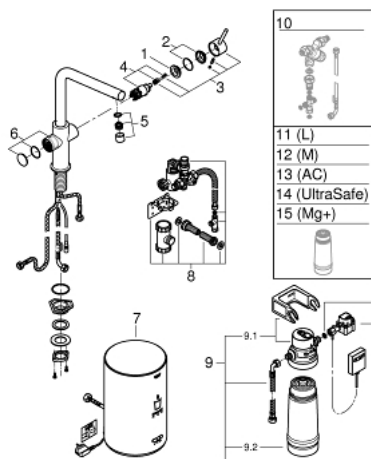

30 327 AL1 GROHE RED DUO FAUCET AND M SIZE BOILER

PRODUCT DESCRIPTION

- Colour: brushed hard graphite
- consisting of:
 - GROHE Red Duo single-lever sink mixer
 - single hole installation
 - L-spout
 - GROHE ChildLock push buttons for boiling water
 - TÜV certified triple electronic safeguards against accidental activation of boiling water
- GROHE LongLife finish
- GROHE SilkMove 28 mm ceramic cartridge
- insulated tubular spout, swivel area 150°
- separate water ways
- flexible connection hoses
- connection to GROHE Red boiler
- GROHE Red boiler M size
- reservoir for boiling and hot water
- 3 liter 100° C boiling water
- 4 liter total capacity
- required inlet pressure: 1-7 bar
- with flexible connection hose and outlet for boiling water
- CE approved
- power supply 230 V 50 Hz
- max. power consumption 2100 W
- standby power consumption 15 W
- energy efficiency class A
- GROHE Blue S-Size filter starter set
- for protection of the boiler from limescale
- capacity 600 l at 20° dKH
- flow rate measuring unit

30 327 AL1 GROHE RED DUO FAUCET AND M SIZE BOILER

SPARE PARTS, marec 2018 – now

- 1: Fitting ring (Spare part-nr. 07419000)
 - 2: Cap (Spare part-nr. 46581AL0)
 - 3: Lever (Spare part-nr. 46957AL0)
 - 4: Cartridge (Spare part-nr. 46580000)
 - 5: Mousseur (Spare part-nr. 13999AL0)
 - 6: Operating unit (Spare part-nr. 46997AL0)
 - 7: Boiler Size M (Spare part-nr. 40830001)
 - 8: Safety group (Spare part-nr. 48371000)
 - 9: S-size filter starter set (Spare part-nr. 40438001)
 - 9.1: Filter head (Spare part-nr. 64508001)
 - 9.2: Filter S-Size (Spare part-nr. 40404001)
 - 10: Mixing valve (Spare part-nr. 40841001)*
 - 11: Filter L-Size (Spare part-nr. 40412001)*
 - 12: Filter M-Size (Spare part-nr. 40430001)*
 - 13: Activated carbon filter (Spare part-nr. 40547001)*
 - 14: UltraSafe filter (Spare part-nr. 40575001)*
 - 15: Magnesium+ filter (Spare part-nr. 40691001)*
- * Optional accessories