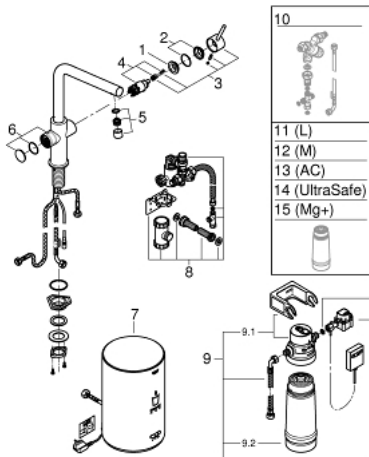

30 327 DC1 GROHE RED DUO FAUCET AND M SIZE BOILER

SPARE PARTS, september 2016 – now

- 1: Fitting ring (Spare part-nr. 07419000)
 - 2: Cap (Spare part-nr. 46581DC0)
 - 3: Lever (Spare part-nr. 46957DC0)
 - 4: Cartridge (Spare part-nr. 46580000)
 - 5: Mousseur (Spare part-nr. 13999DC0)
 - 6: Operating unit (Spare part-nr. 46997DC0)
 - 7: Boiler Size M (Spare part-nr. 40830001)
 - 8: Safety group (Spare part-nr. 48371000)
 - 9: S-size filter starter set (Spare part-nr. 40438001)
 - 9.1: Filter head (Spare part-nr. 64508001)
 - 9.2: Filter S-Size (Spare part-nr. 40404001)
 - 10: Mixing valve (Spare part-nr. 40841001)*
 - 11: Filter L-Size (Spare part-nr. 40412001)*
 - 12: Filter M-Size (Spare part-nr. 40430001)*
 - 13: Activated carbon filter (Spare part-nr. 40547001)*
 - 14: UltraSafe filter (Spare part-nr. 40575001)*
 - 15: Magnesium+ filter (Spare part-nr. 40691001)*
- * Optional accessories