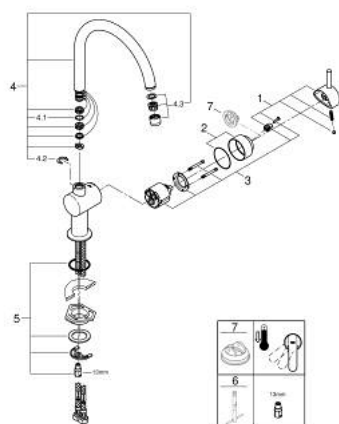

30 345 000 MINTA SINGLE-LEVER SINK MIXER 1/2"

SPARE PARTS, marec 2017 – now

- 1: Lever (Spare part-nr. 40684000)
- 2: Cap (Spare part-nr. 46025000)
- 3: Cartridge (Spare part-nr. 46048000)
- 4: C-spout (Spare part-nr. 13043000)
- 4.1: Sealing washer (Spare part-nr. 0128500M)
- 4.2: Safety ring (Spare part-nr. 0485300M)
- 4.3: Mousseur (Spare part-nr. 13928000)
- 5: Shank mounting kit (Spare part-nr. 46249000)
- 6: Mounting wrench (Spare part-nr. 19017000)*
- 7: Temperature limiter (Spare part-nr. 46375000)*