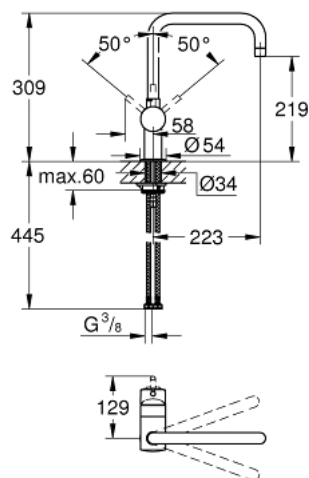

30 346 000 MINTA SINGLE-LEVER SINK MIXER 1/2"

PRODUCT DESCRIPTION

- Colour: chrome
- U-spout
- single hole installation
- GROHE LongLife finish
- GROHE SilkMove 46 mm ceramic cartridge
- adjustable flow rate limiter
- selectable swivel area: 0° / 150° / 360°
- swivel tubular spout
- shorter lever (71 mm)
- flexible connection hoses
- rapid installation system
- optional temperature limiter ref. no. 46 308

30 346 000 MINTA SINGLE-LEVER SINK MIXER 1/2"

SPARE PARTS, marec 2017 – now

- 1: Lever (Spare part-nr. 40684000)
- 2: Cap (Spare part-nr. 46025000)
- 3: Cartridge (Spare part-nr. 46048000)
- 4: Spout (Spare part-nr. 13096000)
- 4.1: Sealing washer (Spare part-nr. 0128500M)
- 4.2: Safety ring (Spare part-nr. 0485300M)
- 4.3: Mousseur (Spare part-nr. 13928000)
- 5: Shank mounting kit (Spare part-nr. 46249000)
- 6: Mounting wrench (Spare part-nr. 19017000)*
- 7: Temperature limiter (Spare part-nr. 46375000)*