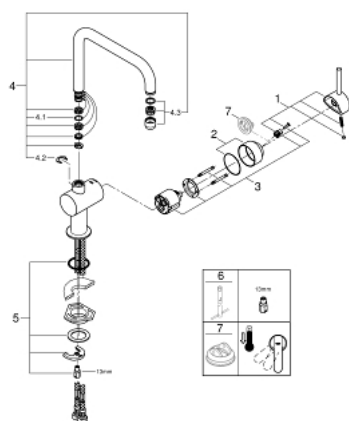

30 346 000 MINTA SINGLE-LEVER SINK MIXER 1/2"

PRODUCT DESCRIPTION

- Colour: chrome
- U-spout
- single hole installation
- GROHE LongLife finish
- GROHE SilkMove 46 mm ceramic cartridge
- adjustable flow rate limiter
- selectable swivel area: 0° / 150° / 360°
- swivel tubular spout
- shorter lever (71 mm)
- flexible connection hoses
- rapid installation system
- optional temperature limiter ref. no. 46 308

30 346 000 MINTA SINGLE-LEVER SINK MIXER 1/2"

SPARE PARTS, marec 2017 – now

- 1: Lever (Spare part-nr. 40684000)
- 2: Cap (Spare part-nr. 46025000)
- 3: Cartridge (Spare part-nr. 46048000)
- 4: Spout (Spare part-nr. 13096000)
- 4.1: Sealing washer (Spare part-nr. 0128500M)
- 4.2: Safety ring (Spare part-nr. 0485300M)
- 4.3: Mousseur (Spare part-nr. 13928000)
- 5: Shank mounting kit (Spare part-nr. 46249000)
- 6: Mounting wrench (Spare part-nr. 19017000)*
- 7: Temperature limiter (Spare part-nr. 46375000)*