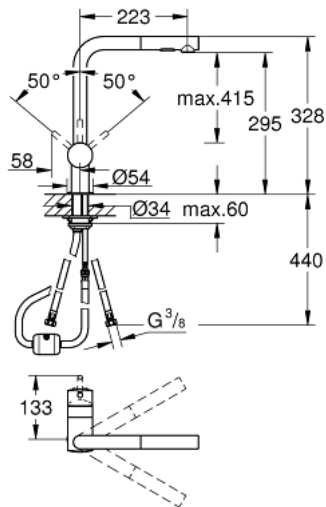

## 30 347 000 MINTA SINGLE-LEVER SINK MIXER 1/2"

### PRODUCT DESCRIPTION

- Colour: chrome
- L-spout
- single hole installation
- GROHE LongLife finish
- GROHE SilkMove 46 mm ceramic cartridge
- Pull-Out spray for greater flexibility
- flow straightener
- Dual Spray - switch between laminar spray and SpeedClean shower jet using diverter
- automatic return to laminar spray
- adjustable flow rate limiter
- swivel tubular spout, swivel area 360°
- shorter lever (71 mm)
- integrated non-return valve
- protected against backflow
- flexible connection hoses
- rapid installation system
- min. recommended pressure 1.0 bar

### SPARE PARTS, marec 2017 – now

- 1: Lever (Spare part-nr. 40684000)
  - 2: Cap (Spare part-nr. 46025000)
  - 3: Cartridge (Spare part-nr. 46048000)
  - 4: Pull-Out spray (Spare part-nr. 46926000)
  - 4.1: Dirt strainer (Spare part-nr. 0676800M)
  - 4.2: Non-return valve (Spare part-nr. 08565000)
  - 4.3: Flow straightener (Spare part-nr. 48275000)
  - 5: Shank mounting kit (Spare part-nr. 46345000)
  - 6: Hose for sink mixer with pull-out dual spray or mousseur (Spare part-nr. 48293000)
  - 7: Temperature limiter (Spare part-nr. 46375000)\*
- \* Optional accessories