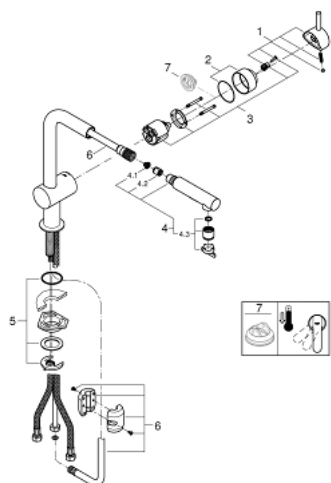

## 30 347 000 MINTA SINGLE-LEVER SINK MIXER 1/2"

### PRODUCT DESCRIPTION

- Colour: chrome
- L-spout
- single hole installation
- GROHE LongLife finish
- GROHE SilkMove 46 mm ceramic cartridge
- Pull-Out spray for greater flexibility
- flow straightener
- Dual Spray - switch between laminar spray and SpeedClean shower jet using diverter
- automatic return to laminar spray
- adjustable flow rate limiter
- swivel tubular spout, swivel area 360°
- shorter lever (71 mm)
- integrated non-return valve
- protected against backflow
- flexible connection hoses
- rapid installation system
- min. recommended pressure 1.0 bar

### SPARE PARTS, marec 2017 – now

- 1: Lever (Spare part-nr. 40684000)
  - 2: Cap (Spare part-nr. 46025000)
  - 3: Cartridge (Spare part-nr. 46048000)
  - 4: Pull-Out spray (Spare part-nr. 46926000)
  - 4.1: Dirt strainer (Spare part-nr. 0676800M)
  - 4.2: Non-return valve (Spare part-nr. 08565000)
  - 4.3: Flow straightener (Spare part-nr. 48275000)
  - 5: Shank mounting kit (Spare part-nr. 46345000)
  - 6: Hose for sink mixer with pull-out dual spray or mousseur (Spare part-nr. 48293000)
  - 7: Temperature limiter (Spare part-nr. 46375000)\*
- \* Optional accessories