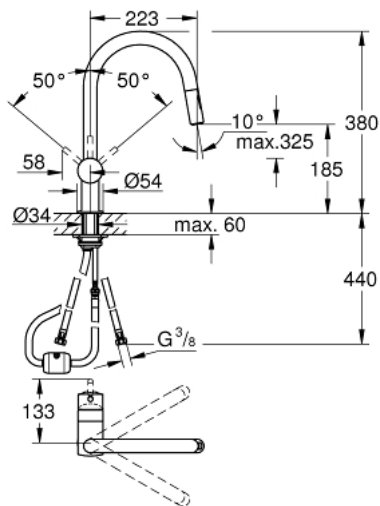

30 348 001 MINTA SINGLE-LEVER SINK MIXER 1/2"

PRODUCT DESCRIPTION

- Colour: chrome
- C-spout
- single hole installation
- GROHE SilkMove 46 mm ceramic cartridge
- GROHE LongLife finish
- Easy Docking Function guarantees easy retraction and smooth docking back to the starting position
- Pull-Out spout for greater flexibility
- Dual Spray - switch between laminar spray and SpeedClean shower jet using diverter
- adjustable flow rate limiter
- swivel tubular spout, swivel area 360°
- shorter lever (71 mm)
- integrated non-return valve
- protected against backflow
- flexible connection hoses
- rapid installation system

30 348 001 MINTA SINGLE-LEVER SINK MIXER 1/2"

SPARE PARTS, julij 2017 – now

- 1: Lever (Spare part-nr. 40684000)
 - 2: Cap (Spare part-nr. 46025000)
 - 3: Cartridge (Spare part-nr. 46048000)
 - 4: Hose for sink mixer with pull-out dual spray or mousseur (Spare part-nr. 48293000)
 - 5: Pull-Out spray (Spare part-nr. 48416000)
 - 5.1: Non-return valve (Spare part-nr. 08565000)
 - 5.2: Flow straightener (Spare part-nr. 48347000)
 - 6: Shank mounting kit (Spare part-nr. 46345000)
 - 7: Support plate (Spare part-nr. 05334000)
 - 8: Temperature limiter (Spare part-nr. 46375000)*
- * Optional accessories