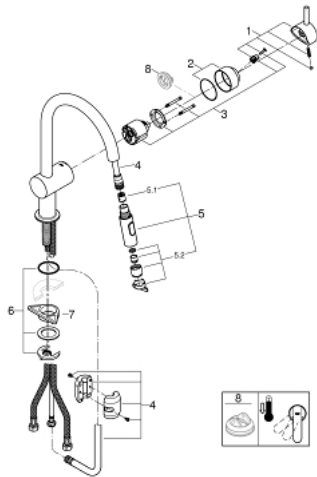

30 348 001 MINTA SINGLE-LEVER SINK MIXER 1/2"

PRODUCT DESCRIPTION

- Colour: chrome
- C-spout
- single hole installation
- GROHE SilkMove 46 mm ceramic cartridge
- GROHE LongLife finish
- Easy Docking Function guarantees easy retraction and smooth docking back to the starting position
- Pull-Out spout for greater flexibility
- Dual Spray - switch between laminar spray and SpeedClean shower jet using diverter
- adjustable flow rate limiter
- swivel tubular spout, swivel area 360°
- shorter lever (71 mm)
- integrated non-return valve
- protected against backflow
- flexible connection hoses
- rapid installation system

30 348 001 MINTA SINGLE-LEVER SINK MIXER 1/2"

SPARE PARTS, julij 2017 – now

- 1: Lever (Spare part-nr. 40684000)
 - 2: Cap (Spare part-nr. 46025000)
 - 3: Cartridge (Spare part-nr. 46048000)
 - 4: Hose for sink mixer with pull-out dual spray or mousseur (Spare part-nr. 48293000)
 - 5: Pull-Out spray (Spare part-nr. 48416000)
 - 5.1: Non-return valve (Spare part-nr. 08565000)
 - 5.2: Flow straightener (Spare part-nr. 48347000)
 - 6: Shank mounting kit (Spare part-nr. 46345000)
 - 7: Support plate (Spare part-nr. 05334000)
 - 8: Temperature limiter (Spare part-nr. 46375000)*
- * Optional accessories