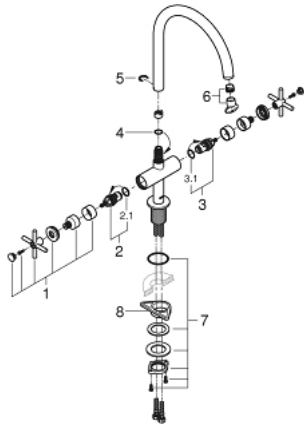

30 362 000 ATRIO TWO HANDLE SINK MIXER 1/2"

PRODUCT DESCRIPTION

- Colour: chrome
- C-spout
- single hole installation
- GROHE LongLife finish
- ceramic headparts 1/2", 90°
- selectable swivel area: 0° / 150° / 360°
- flexible connection hoses
- rapid installation system
- mousseur
- available until 30 September 2023

30 362 000 ATRIO TWO HANDLE SINK MIXER 1/2"

SPARE PARTS, april 2018 – now

- 1: Cross handles (Spare part-nr. 18026003)
- 2: Ceramic headpart 1/2" (Spare part-nr. 45883000)
- 2.1: O-ring Ø 18.2 x Ø 1.7 (Spare part-nr. 0392400M)
- 3: Ceramic headpart 1/2" (Spare part-nr. 45882000)
- 3.1: O-ring Ø 18.2 x Ø 1.7 (Spare part-nr. 0392400M)
- 4: Sealing washer (Spare part-nr. 0128500M)
- 5: Safety ring (Spare part-nr. 4826600M)
- 6: Flow control set (Spare part-nr. 48470000)
- 7: Shank fastening assembly (Spare part-nr. 48384000)
- 8: Support plate (Spare part-nr. 05334000)