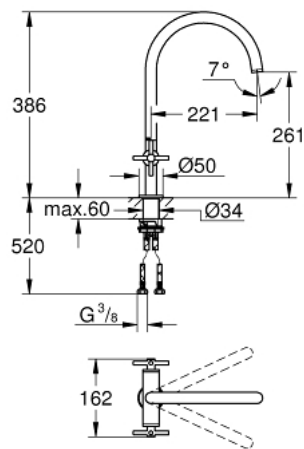

30 362 000 ATRIO TWO HANDLE SINK MIXER 1/2"

PRODUCT DESCRIPTION

- Colour: chrome
- C-spout
- single hole installation
- GROHE LongLife finish
- ceramic headparts 1/2", 90°
- selectable swivel area: 0° / 150° / 360°
- flexible connection hoses
- rapid installation system
- mousseur
- available until 30 September 2023

30 362 000 ATRIO TWO HANDLE SINK MIXER 1/2"

SPARE PARTS, april 2018 – now

- 1: Cross handles (Spare part-nr. 18026003)
- 2: Ceramic headpart 1/2" (Spare part-nr. 45883000)
- 2.1: O-ring Ø 18.2 x Ø 1.7 (Spare part-nr. 0392400M)
- 3: Ceramic headpart 1/2" (Spare part-nr. 45882000)
- 3.1: O-ring Ø 18.2 x Ø 1.7 (Spare part-nr. 0392400M)
- 4: Sealing washer (Spare part-nr. 0128500M)
- 5: Safety ring (Spare part-nr. 4826600M)
- 6: Flow control set (Spare part-nr. 48470000)
- 7: Shank fastening assembly (Spare part-nr. 48384000)
- 8: Support plate (Spare part-nr. 05334000)