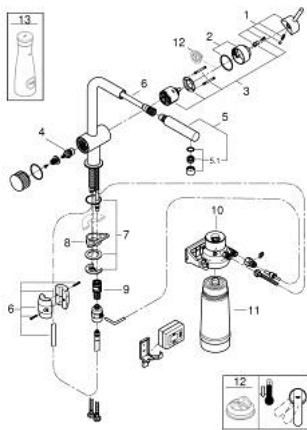

30 382 000 GROHE BLUE PURE MINTA STARTER KIT

SPARE PARTS, oktober 2018 – april 2021

- 1: Lever (Spare part-nr. 46015000)
 - 2: Cap (Spare part-nr. 46025000)
 - 3: Cartridge (Spare part-nr. 46048000)
 - 4: Ceramic headpart 1/2" (Spare part-nr. 48509000)
 - 5: Pull-Out spray (Spare part-nr. 46999000)
 - 5.1: Mousseur GROHE Blue L spout (Spare part-nr. 48194000)
 - 6: Hose for pull-out shower (Spare part-nr. 48378000)
 - 7: Shank mounting kit (Spare part-nr. 46345000)
 - 8: Support plate (Spare part-nr. 05334000)
 - 9: Quick coupling (Spare part-nr. 46315000)
 - 10: Filter head (Spare part-nr. 64508001)
 - 11: Activated carbon filter (Spare part-nr. 40547001)
 - 12: Temperature limiter (Spare part-nr. 46375000)*
 - 13: Glass carafe with lid set (Spare part-nr. 40405001)*
 - 13.1: Lid set (Spare part-nr. 40636SD0)
- * Optional accessories