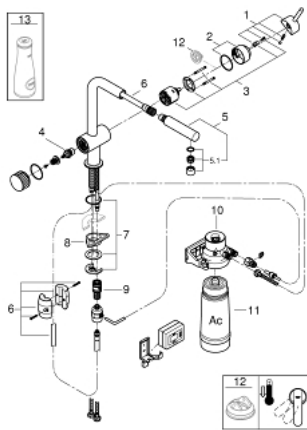

30 382 DC0 GROHE BLUE PURE MINTA STARTER KIT

SPARE PARTS, oktober 2018 – now

- 1: Lever (Spare part-nr. 46015DC0)
- 2: Cap (Spare part-nr. 46025DC0)
- 3: Cartridge (Spare part-nr. 46048000)
- 4: Ceramic headpart 1/2" (Spare part-nr. 48509000)
- 5: Pull-Out spray (Spare part-nr. 46999DC0)
- 5.1: Mousseur GROHE Blue L spout (Spare part-nr. 48194DC0)
- 6: Hose for pull-out shower (Spare part-nr. 48378000)
- 7: Shank mounting kit (Spare part-nr. 46345000)
- 8: Support plate (Spare part-nr. 05334000)
- 9: Quick coupling (Spare part-nr. 46315000)
- 10: Filter head (Spare part-nr. 64508001)
- 11: Activated carbon filter (Spare part-nr. 40547001)
- 12: Temperature limiter (Spare part-nr. 46375000)*
- 13: Glass carafe (Spare part-nr. 40405000)*