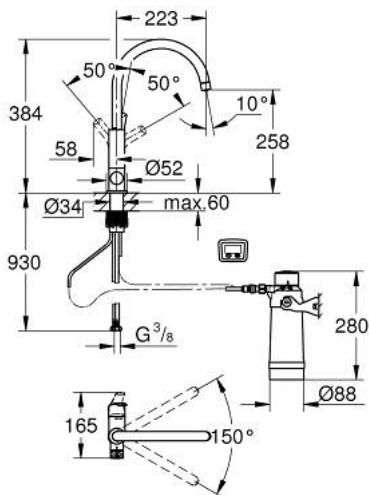

30 383 000 GROHE BLUE PURE EUROSMART STARTER KIT

PRODUCT DESCRIPTION

- Colour: chrome
- consisting of:
 - GROHE Blue single-lever sink mixer with filter function
 - single hole installation
 - C-spout
 - separate handle for filtered water
 - headpart 1/2"
 - GROHE LongLife finish
 - GROHE SilkMove 28 mm ceramic cartridge
 - swivel tubular spout, swivel area 150°
 - separate inner water ways for filtered and non-filtered water
 - flexible connection hoses
 - GROHE Blue filter head
 - GROHE Blue activated carbon filter for premium taste
 - capacity 3000 l
 - filter exchange timer including 2 x AA batteries

30 383 000 GROHE BLUE PURE EUROSMART STARTER KIT

SPARE PARTS, junij 2020 – now

- 1: Lever (Spare part-nr. 46900000)
- 2: Cap (Spare part-nr. 46581000)
- 3: Fitting ring (Spare part-nr. 07419000)
- 4: Cartridge (Spare part-nr. 46963000)
- 5: Ceramic headpart 1/2" (Spare part-nr. 48509000)
- 6: Mousseur GROHE Blue L spout (Spare part-nr. 48194000)
- 7: Mounting set (Spare part-nr. 48477000)
- 8: Filter head (Spare part-nr. 64508001)
- 9: Activated carbon filter (Spare part-nr. 40547001)
- 10: Glass carafe (Spare part-nr. 40405000)*