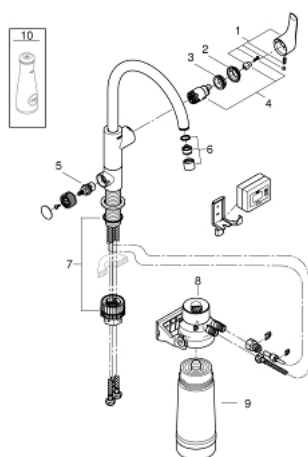

30 383 000 GROHE BLUE PURE EUROSMART STARTER KIT

PRODUCT DESCRIPTION

- Colour: chrome
- consisting of:
 - GROHE Blue single-lever sink mixer with filter function
 - single hole installation
 - C-spout
 - separate handle for filtered water
 - headpart 1/2"
 - GROHE LongLife finish
 - GROHE SilkMove 28 mm ceramic cartridge
 - swivel tubular spout, swivel area 150°
 - separate inner water ways for filtered and non-filtered water
 - flexible connection hoses
 - GROHE Blue filter head
 - GROHE Blue activated carbon filter for premium taste
 - capacity 3000 l
 - filter exchange timer including 2 x AA batteries

30 383 000 GROHE BLUE PURE EUROSMART STARTER KIT

SPARE PARTS, junij 2020 – now

- 1: Lever (Spare part-nr. 46900000)
- 2: Cap (Spare part-nr. 46581000)
- 3: Fitting ring (Spare part-nr. 07419000)
- 4: Cartridge (Spare part-nr. 46963000)
- 5: Ceramic headpart 1/2" (Spare part-nr. 48509000)
- 6: Mousseur GROHE Blue L spout (Spare part-nr. 48194000)
- 7: Mounting set (Spare part-nr. 48477000)
- 8: Filter head (Spare part-nr. 64508001)
- 9: Activated carbon filter (Spare part-nr. 40547001)
- 10: Glass carafe (Spare part-nr. 40405000)*