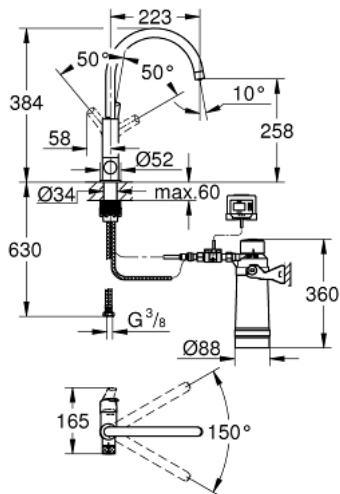

### PRODUCT DESCRIPTION

- Colour: chrome
- consisting of:
  - GROHE Blue single-lever sink mixer with filter function
  - single hole installation
  - C-spout
  - separate handle for filtered water
  - headpart 1/2"
  - GROHE LongLife finish
  - GROHE SilkMove 28 mm ceramic cartridge
  - swivel tubular spout, swivel area 150°
  - separate inner water ways for filtered and non-filtered water
  - flexible connection hoses
  - GROHE Blue filter head
  - GROHE Blue Ultrasafe filter for bacteria filtration and premium taste
  - capacity 3000 l
  - flow meter for filter lifetime measurement including 2 x AA batteries

### SPARE PARTS, junij 2020 – now

- 1: Lever (Spare part-nr. 46900000)
- 2: Cap (Spare part-nr. 46581000)
- 3: Fitting ring (Spare part-nr. 07419000)
- 4: Cartridge (Spare part-nr. 46963000)
- 5: Ceramic headpart 1/2" (Spare part-nr. 48509000)
- 6: Mousseur GROHE Blue L spout (Spare part-nr. 48194000)
- 7: Mounting set (Spare part-nr. 48477000)
- 8: Filter head (Spare part-nr. 64508001)
- 9: UltraSafe filter (Spare part-nr. 40575001)
- 10: Glass carafe (Spare part-nr. 40405000)\*
- 11: Filter S-Size (Spare part-nr. 40404001)\*
- 12: Filter M-Size (Spare part-nr. 40430001)\*
- 13: Filter L-Size (Spare part-nr. 40412001)\*
- 14: Magnesium+ filter (Spare part-nr. 40691001)\*
- 15: Activated carbon filter (Spare part-nr. 40547001)\*