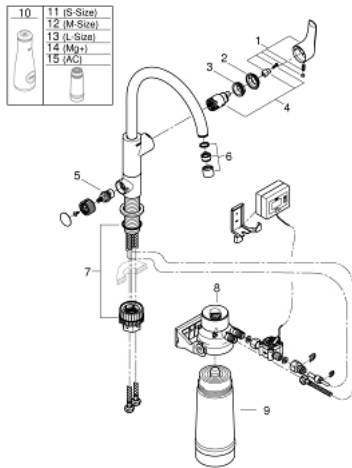

### PRODUCT DESCRIPTION

- Colour: chrome
- consisting of:
  - GROHE Blue single-lever sink mixer with filter function
  - single hole installation
  - C-spout
  - separate handle for filtered water
  - headpart 1/2"
  - GROHE LongLife finish
  - GROHE SilkMove 28 mm ceramic cartridge
  - swivel tubular spout, swivel area 150°
  - separate inner water ways for filtered and non-filtered water
  - flexible connection hoses
  - GROHE Blue filter head
  - GROHE Blue Ultrasafe filter for bacteria filtration and premium taste
  - capacity 3000 l
  - flow meter for filter lifetime measurement including 2 x AA batteries

### SPARE PARTS, junij 2020 – now

- 1: Lever (Spare part-nr. 46900000)
- 2: Cap (Spare part-nr. 46581000)
- 3: Fitting ring (Spare part-nr. 07419000)
- 4: Cartridge (Spare part-nr. 46963000)
- 5: Ceramic headpart 1/2" (Spare part-nr. 48509000)
- 6: Mousseur GROHE Blue L spout (Spare part-nr. 48194000)
- 7: Mounting set (Spare part-nr. 48477000)
- 8: Filter head (Spare part-nr. 64508001)
- 9: UltraSafe filter (Spare part-nr. 40575001)
- 10: Glass carafe (Spare part-nr. 40405000)\*
- 11: Filter S-Size (Spare part-nr. 40404001)\*
- 12: Filter M-Size (Spare part-nr. 40430001)\*
- 13: Filter L-Size (Spare part-nr. 40412001)\*
- 14: Magnesium+ filter (Spare part-nr. 40691001)\*
- 15: Activated carbon filter (Spare part-nr. 40547001)\*