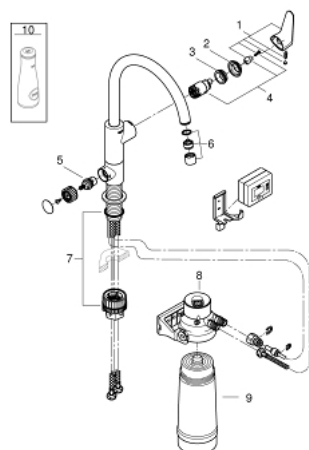

30 385 000 GROHE BLUE PURE BAUCURVE STARTER KIT

PRODUCT DESCRIPTION

- Colour: chrome
- consisting of:
 - GROHE Blue single-lever sink mixer with filter function
 - single hole installation
 - C-spout
 - separate handle for filtered water
 - headpart 1/2"
 - GROHE LongLife finish
 - GROHE SilkMove 28 mm ceramic cartridge
 - swivel tubular spout, swivel area 150°
 - separate inner water ways for filtered and non-filtered water
 - flexible connection hoses
 - GROHE Blue filter head
 - GROHE Blue activated carbon filter for premium taste
 - capacity 3000 l
 - filter exchange timer including 2 x AA batteries

30 385 000 GROHE BLUE PURE BAUCURVE STARTER KIT

SPARE PARTS, junij 2020 – now

- 1: Lever (Spare part-nr. 48510000)
- 2: Cap (Spare part-nr. 46581000)
- 3: Fitting ring (Spare part-nr. 07419000)
- 4: Cartridge (Spare part-nr. 46963000)
- 5: Ceramic headpart 1/2" (Spare part-nr. 48509000)
- 6: Mousseur GROHE Blue L spout (Spare part-nr. 48194000)
- 7: Mounting set (Spare part-nr. 48477000)
- 8: Filter head (Spare part-nr. 64508001)
- 9: Activated carbon filter (Spare part-nr. 40547001)
- 10: Glass carafe (Spare part-nr. 40405000)*