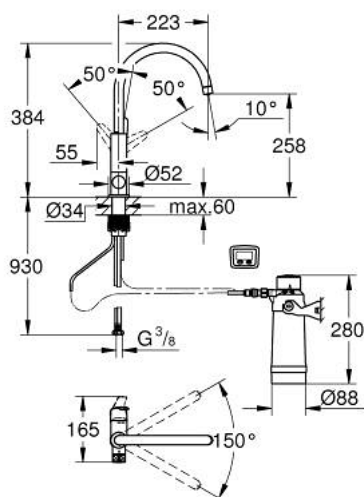

30 385 000 GROHE BLUE PURE BAUCURVE STARTER KIT

PRODUCT DESCRIPTION

- Colour: chrome
- consisting of:
 - GROHE Blue single-lever sink mixer with filter function
 - single hole installation
 - C-spout
 - separate handle for filtered water
 - headpart 1/2"
 - GROHE LongLife finish
 - GROHE SilkMove 28 mm ceramic cartridge
 - swivel tubular spout, swivel area 150°
 - separate inner water ways for filtered and non-filtered water
 - flexible connection hoses
 - GROHE Blue filter head
 - GROHE Blue activated carbon filter for premium taste
 - capacity 3000 l
 - filter exchange timer including 2 x AA batteries

30 385 000 GROHE BLUE PURE BAUCURVE STARTER KIT

SPARE PARTS, junij 2020 – now

- 1: Lever (Spare part-nr. 48510000)
- 2: Cap (Spare part-nr. 46581000)
- 3: Fitting ring (Spare part-nr. 07419000)
- 4: Cartridge (Spare part-nr. 46963000)
- 5: Ceramic headpart 1/2" (Spare part-nr. 48509000)
- 6: Mousseur GROHE Blue L spout (Spare part-nr. 48194000)
- 7: Mounting set (Spare part-nr. 48477000)
- 8: Filter head (Spare part-nr. 64508001)
- 9: Activated carbon filter (Spare part-nr. 40547001)
- 10: Glass carafe (Spare part-nr. 40405000)*