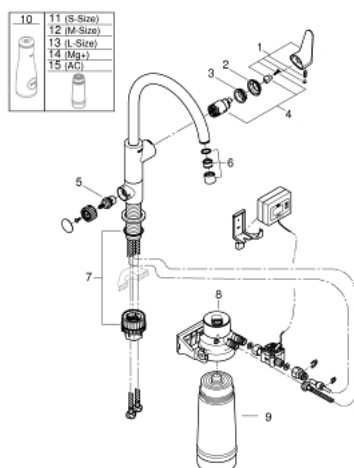

30 386 000 GROHE BLUE PURE BAUCURVE STARTER KIT

PRODUCT DESCRIPTION

- Colour: chrome
- consisting of:
 - GROHE Blue single-lever sink mixer with filter function
 - single hole installation
 - C-spout
 - separate handle for filtered water
 - headpart 1/2"
 - GROHE LongLife finish
 - GROHE SilkMove 28 mm ceramic cartridge
 - swivel tubular spout, swivel area 150°
 - separate inner water ways for filtered and non-filtered water
 - flexible connection hoses
 - GROHE Blue filter head
 - GROHE Blue Ultrasafe filter for bacteria filtration and premium taste
 - capacity 3000 l
 - flow meter for filter lifetime measurement including 2 x AA batteries

30 386 000 GROHE BLUE PURE BAUCURVE STARTER KIT

SPARE PARTS, junij 2020 – now

- 1: Lever (Spare part-nr. 48510000)
- 2: Cap (Spare part-nr. 46581000)
- 3: Fitting ring (Spare part-nr. 07419000)
- 4: Cartridge (Spare part-nr. 46963000)
- 5: Ceramic headpart 1/2" (Spare part-nr. 48509000)
- 6: Mousseur GROHE Blue L spout (Spare part-nr. 48194000)
- 7: Mounting set (Spare part-nr. 48477000)
- 8: Filter head (Spare part-nr. 64508001)
- 9: UltraSafe filter (Spare part-nr. 40575001)
- 10: Glass carafe (Spare part-nr. 40405000)*
- 11: Filter S-Size (Spare part-nr. 40404001)*
- 12: Filter M-Size (Spare part-nr. 40430001)*
- 13: Filter L-Size (Spare part-nr. 40412001)*
- 14: Magnesium+ filter (Spare part-nr. 40691001)*
- 15: Activated carbon filter (Spare part-nr. 40547001)*